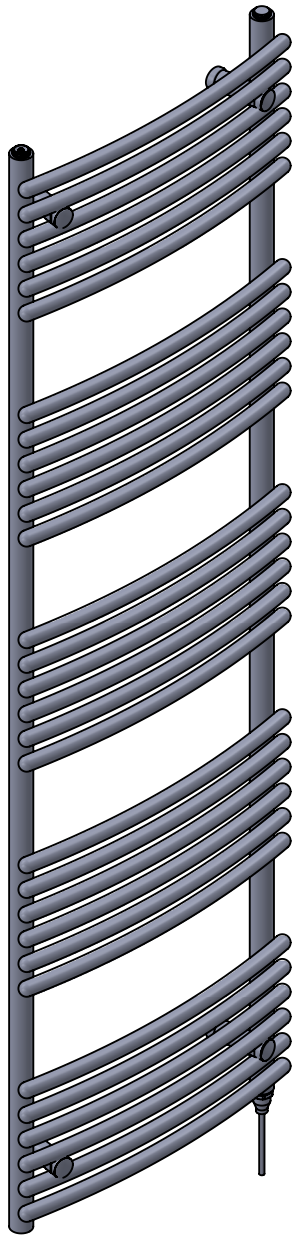

# Melody MD004 1738x500

Height: 1738  
Width: 500  
Depth: 100  
Weight HO: kg  
EO: kg

Tube  $\phi$ : 32 + 22  
Pipe Centres: 450  
Elec. element if specified: 600  
Output @ 50°C  $\Delta$  T Watts: 687  
BTUs: 2344

Manufactured from Mild Steel

All dimensions in millimetres

SCALE 1:10

Vogue UK Ltd. reserve the right to alter specifications without prior notice.  
ALL MEASUREMENTS ARE NOMINAL DIMENSIONS ONLY, AND ARE NOT BINDING.