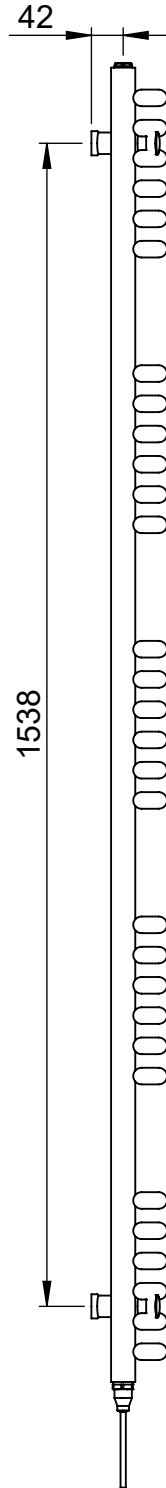

# Melody MD004 1738x500

Height: 1738  
Width: 500  
Depth: 100  
Weight HO: kg  
EO: kg

Tube  $\phi$ : 32 + 22  
Pipe Centres: 450  
Elec. element if specified: 600  
Output @ 50°C  $\Delta$  T Watts: 687  
BTUs: 2344

Manufactured from Mild Steel

All dimensions in millimetres

SCALE 1:10

Vogue UK Ltd. reserve the right to alter specifications without prior notice.  
ALL MEASUREMENTS ARE NOMINAL DIMENSIONS ONLY, AND ARE NOT BINDING.