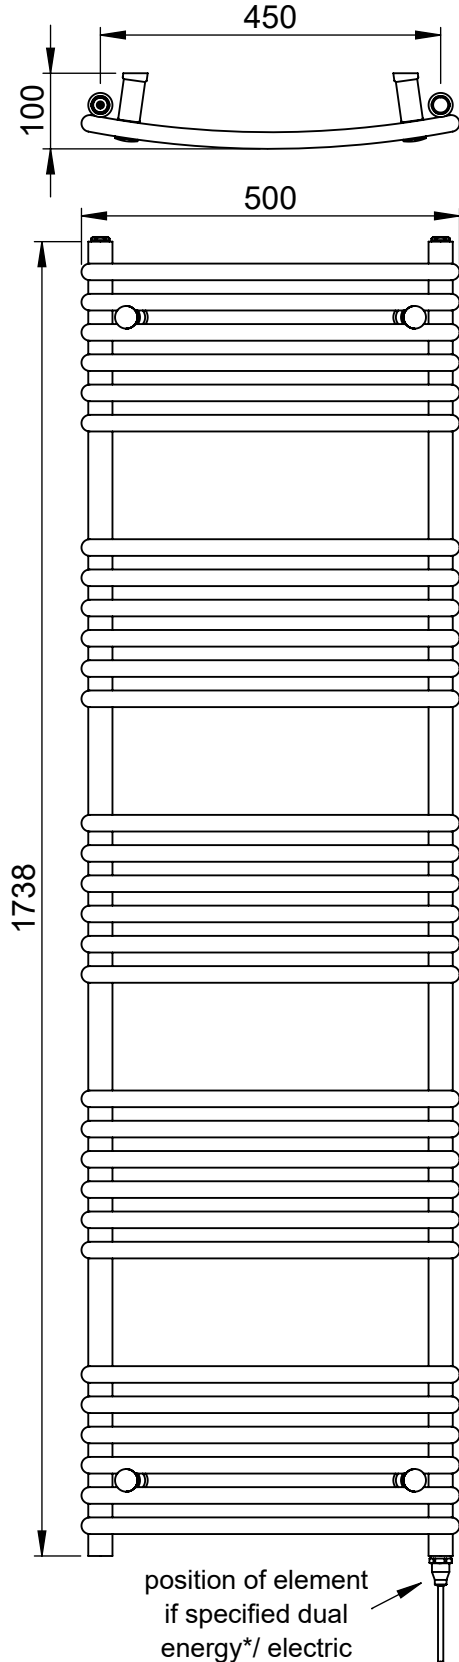

# Melody MD004 1738x500

Height: 1738  
Width: 500  
Depth: 100  
Weight HO: kg  
EO: kg

Tube  $\phi$ : 32 + 22  
Pipe Centres: 450  
Elec. element if specified: 600  
Output @ 50°C  $\Delta$  T Watts: 687  
BTUs: 2344

Manufactured from Mild Steel

All dimensions in millimetres

SCALE 1:10

Vogue UK Ltd. reserve the right to alter specifications without prior notice.  
ALL MEASUREMENTS ARE NOMINAL DIMENSIONS ONLY, AND ARE NOT BINDING.