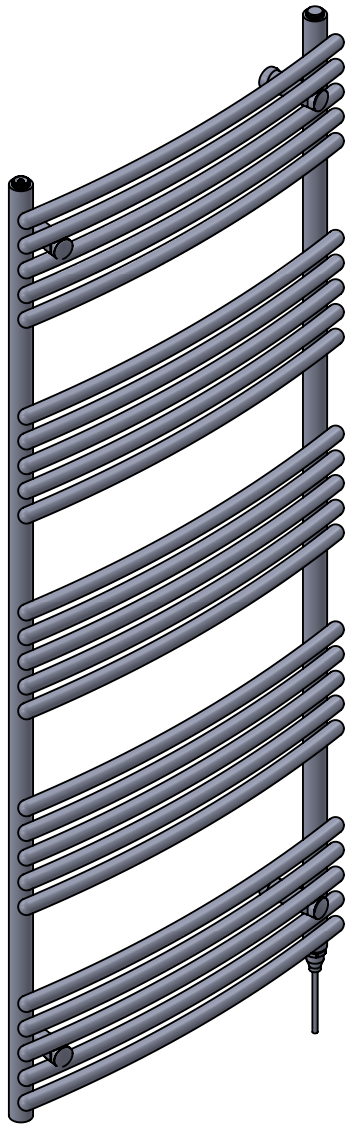

Melody MD004 1508x600

Height: 1508
Width: 600
Depth: 100
Weight HO: kg
EO: kg

Tube ϕ : 32 + 22
Pipe Centres: 550
Elec. element if specified: 400
Output @ 50°C Δ T Watts: 686
BTUs: 2341

All dimensions in millimetres

Manufactured from Mild Steel

*Dual energy models require a conversion-tee, consult relevant drawing for details.

Vogue UK Ltd. reserve the right to alter specifications without prior notice.
ALL MEASUREMENTS ARE NOMINAL DIMENSIONS ONLY, AND ARE NOT BINDING.