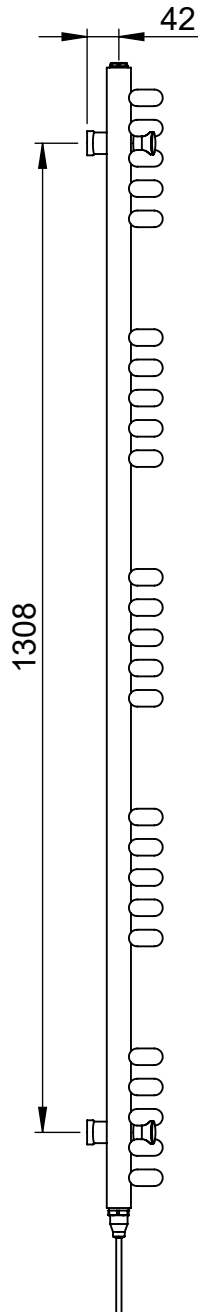

Melody MD004 1508x600

Height: 1508
Width: 600
Depth: 100
Weight HO: kg
EO: kg

Tube ϕ : 32 + 22
Pipe Centres: 550
Elec. element if specified: 400
Output @ 50°C Δ T Watts: 686
BTUs: 2341

All dimensions in millimetres

Manufactured from Mild Steel

*Dual energy models require a conversion-tee, consult relevant drawing for details.

Vogue UK Ltd. reserve the right to alter specifications without prior notice.
ALL MEASUREMENTS ARE NOMINAL DIMENSIONS ONLY, AND ARE NOT BINDING.