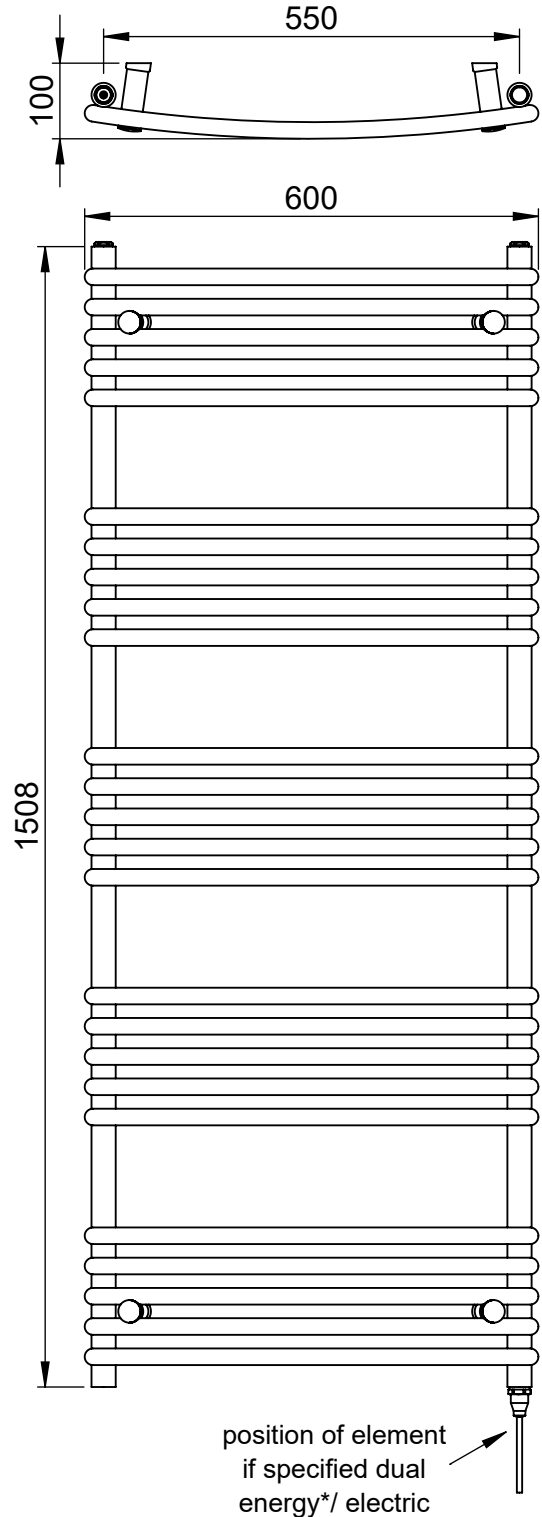

Melody MD004 1508x600

Height: 1508
Width: 600
Depth: 100
Weight HO: kg
EO: kg

Tube ϕ : 32 + 22
Pipe Centres: 550
Elec. element if specified: 400
Output @ 50°C Δ T Watts: 686
BTUs: 2341

All dimensions in millimetres

Manufactured from Mild Steel

*Dual energy models require a conversion-tee, consult relevant drawing for details.

Vogue UK Ltd. reserve the right to alter specifications without prior notice.
ALL MEASUREMENTS ARE NOMINAL DIMENSIONS ONLY, AND ARE NOT BINDING.