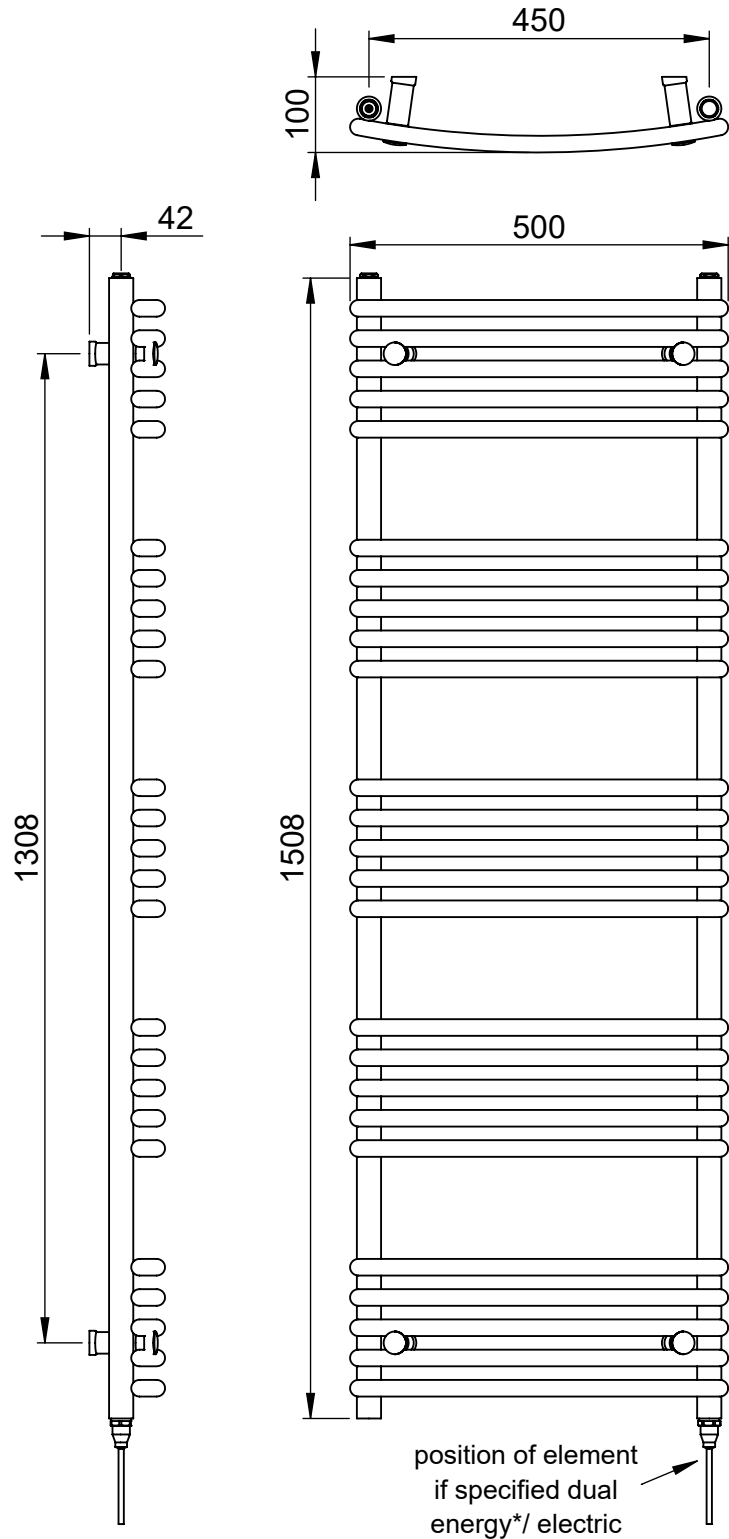

Melody MD004 1508x500

Height: 1508
Width: 500
Depth: 100
Weight HO: kg
EO: kg

Tube ϕ : 32 + 22
Pipe Centres: 450
Elec. element if specified: 400
Output @ 50°C Δ T Watts: 581
BTUs: 1982

All dimensions in millimetres

Manufactured from Mild Steel

*Dual energy models require a conversion-tee, consult relevant drawing for details.

Vogue UK Ltd. reserve the right to alter specifications without prior notice.
ALL MEASUREMENTS ARE NOMINAL DIMENSIONS ONLY, AND ARE NOT BINDING.