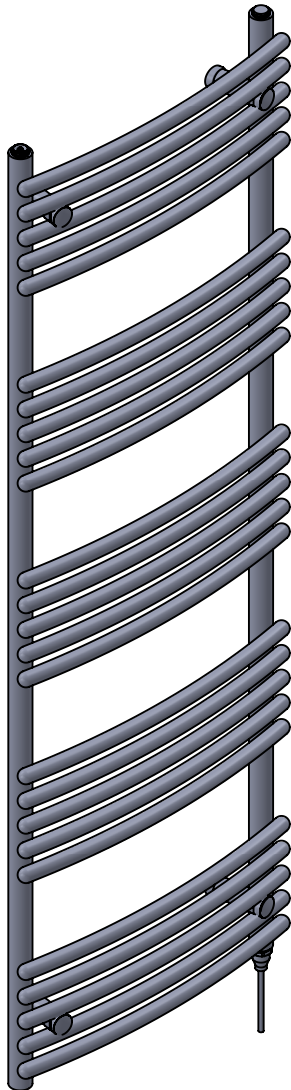

Melody MD004 1508x500

Height: 1508
Width: 500
Depth: 100
Weight HO: kg
EO: kg

Tube ϕ : 32 + 22
Pipe Centres: 450
Elec. element if specified: 400
Output @ 50°C Δ T Watts: 581
BTUs: 1982

All dimensions in millimetres

Manufactured from Mild Steel

*Dual energy models require a conversion-tee, consult relevant drawing for details.

Vogue UK Ltd. reserve the right to alter specifications without prior notice.
ALL MEASUREMENTS ARE NOMINAL DIMENSIONS ONLY, AND ARE NOT BINDING.