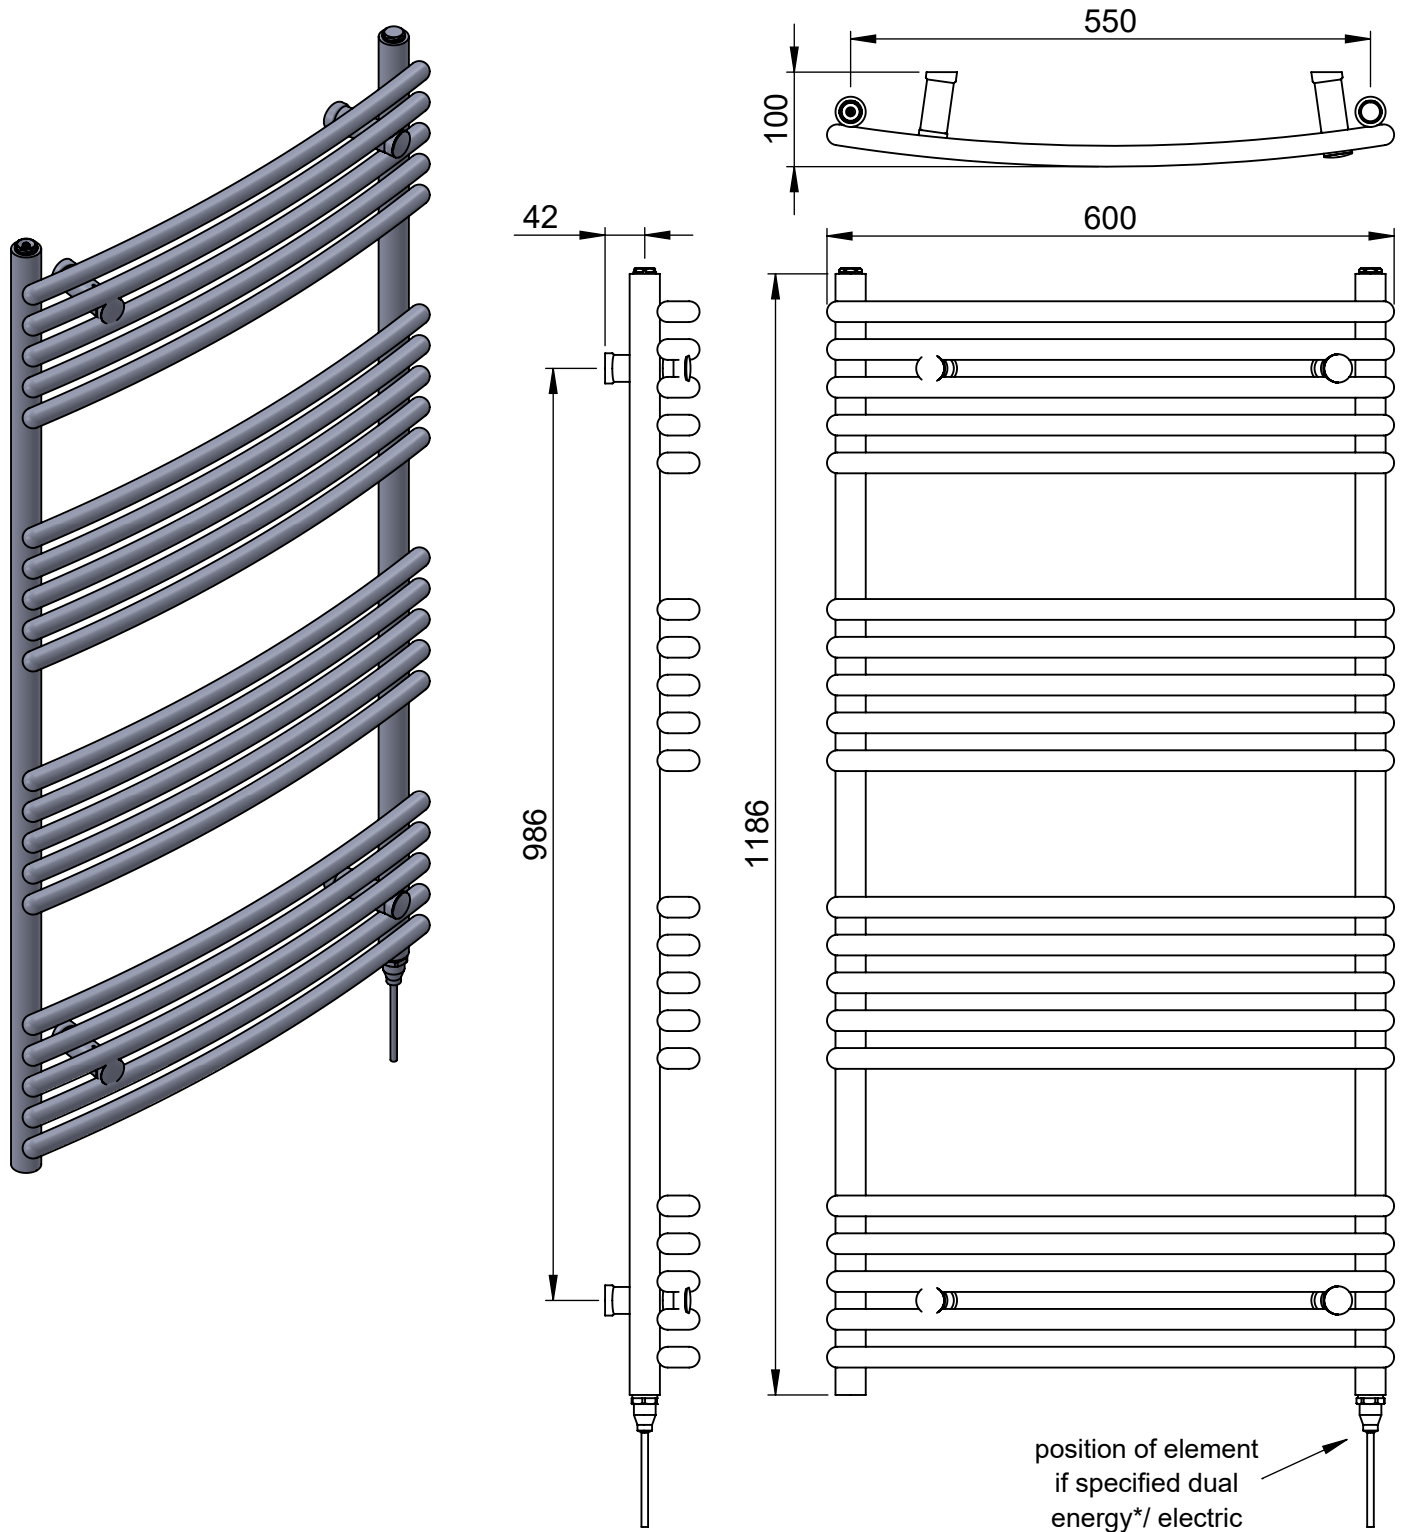

Melody MD004 1186x600

Height: 1186
Width: 600
Depth: 100
Weight HO: kg
EO: kg

Tube ϕ : 32 + 22
Pipe Centres: 550
Elec. element if specified: 300
Output @ 50° C Δ T Watts: 553
BTUs: 1887

All dimensions in millimetres

Manufactured from Mild Steel

*Dual energy models require a conversion-tee, consult relevant drawing for details.

Vogue UK Ltd. reserve the right to alter specifications without prior notice.
ALL MEASUREMENTS ARE NOMINAL DIMENSIONS ONLY, AND ARE NOT BINDING.