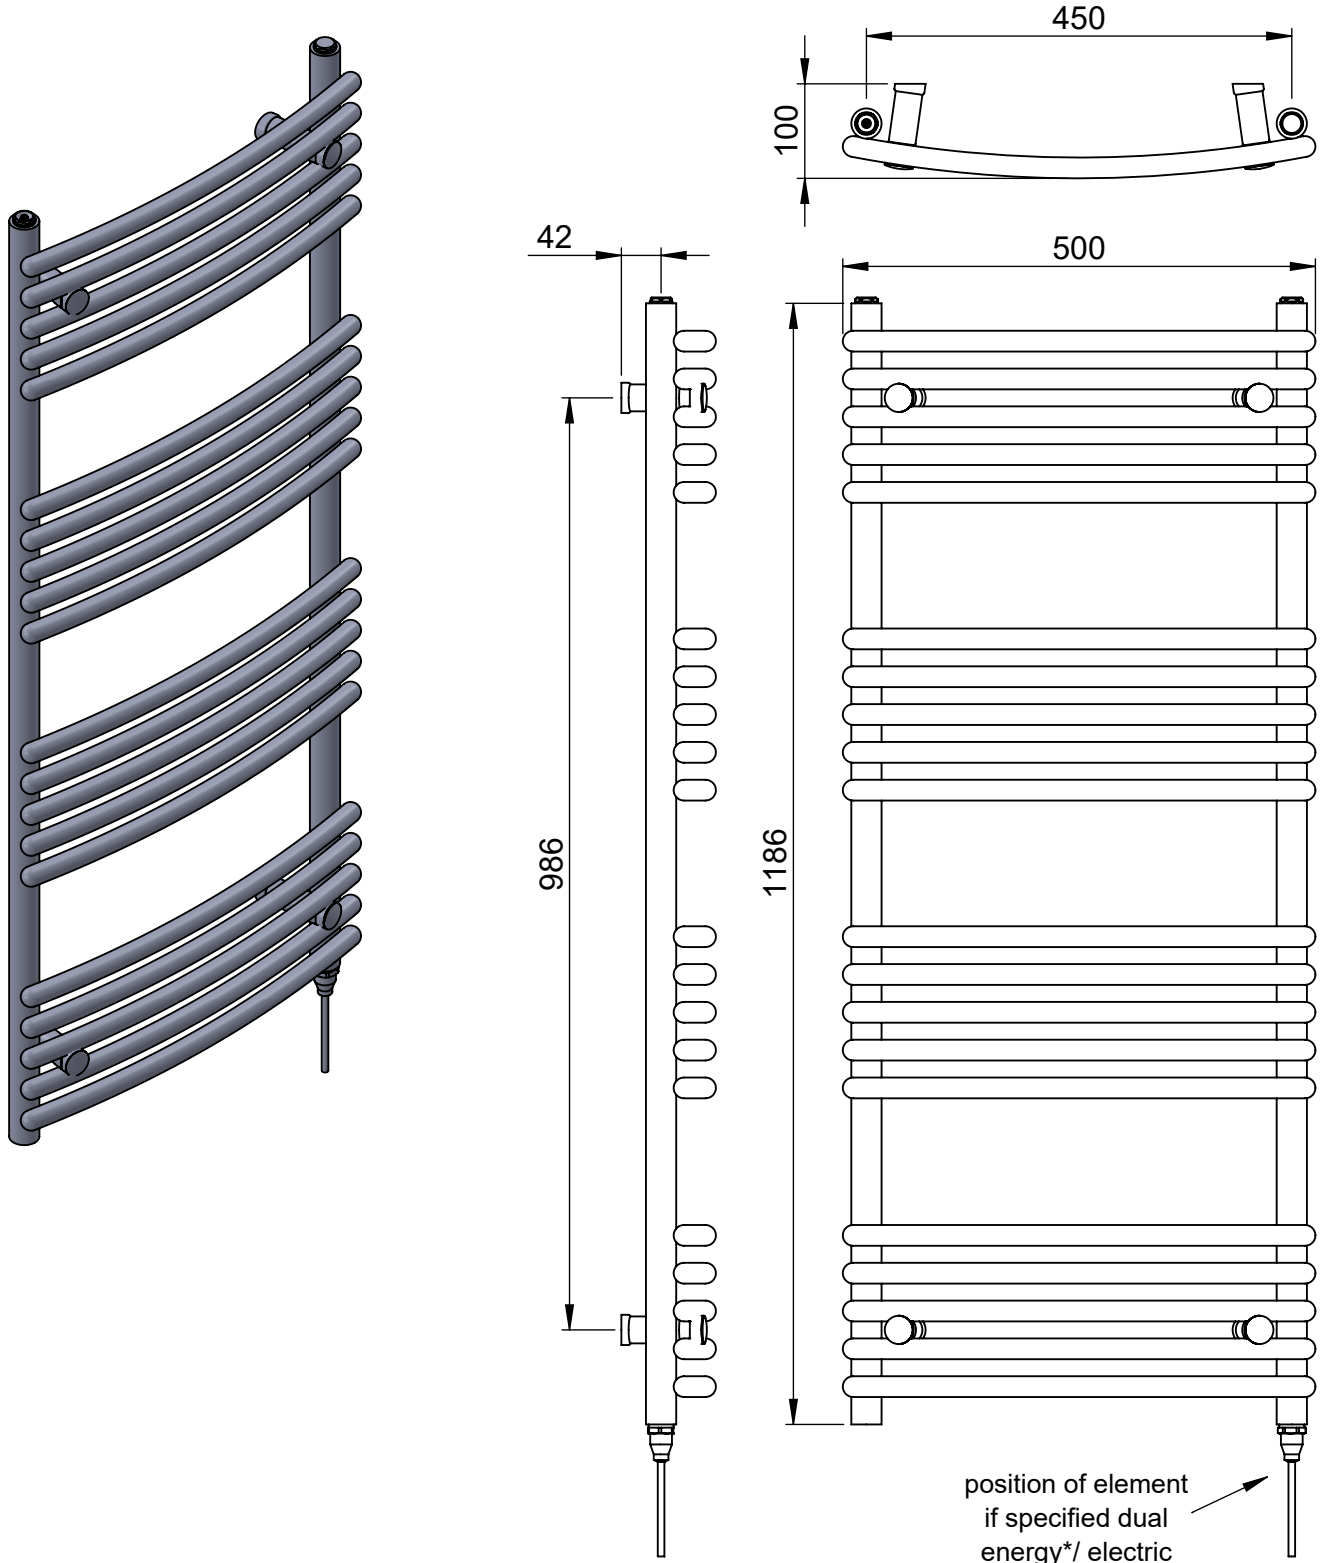

Melody MD004 1186x500

Height: 1186
Width: 500
Depth: 100
Weight HO: kg
EO: kg

Tube ϕ : 32 + 22
Pipe Centres: 450
Elec. element if specified: 300
Output @ 50°C Δ T Watts: 465
BTUs: 1587

All dimensions in millimetres

Manufactured from Mild Steel

*Dual energy models require a conversion-tee, consult relevant drawing for details.

Vogue UK Ltd. reserve the right to alter specifications without prior notice.
ALL MEASUREMENTS ARE NOMINAL DIMENSIONS ONLY, AND ARE NOT BINDING.