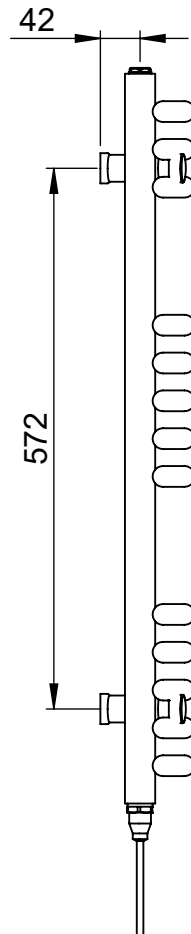

Melody MD004 772x500

Height: 772
Width: 500
Depth: 100
Weight HO: kg
EO: kg

Tube ϕ : 32 + 22
Pipe Centres: 450
Elec. element if specified: 125
Output @ 50°C Δ T Watts: 290
BTUs: 989

All dimensions in millimetres

Manufactured from Mild Steel

*Dual energy models require a conversion-tee, consult relevant drawing for details.

Vogue UK Ltd. reserve the right to alter specifications without prior notice.
ALL MEASUREMENTS ARE NOMINAL DIMENSIONS ONLY, AND ARE NOT BINDING.