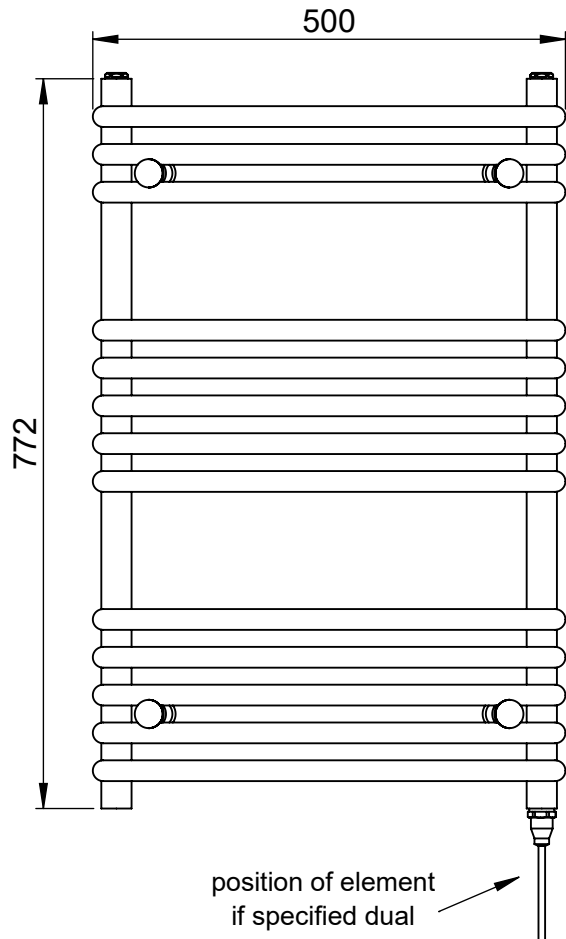

Melody MD004 772x500

Height: 772
Width: 500
Depth: 100
Weight HO: kg
EO: kg

Tube ϕ : 32 + 22
Pipe Centres: 450
Elec. element if specified: 125
Output @ 50°C Δ T Watts: 290
BTUs: 989

All dimensions in millimetres

Manufactured from Mild Steel

*Dual energy models require a conversion-tee, consult relevant drawing for details.

Vogue UK Ltd. reserve the right to alter specifications without prior notice.
ALL MEASUREMENTS ARE NOMINAL DIMENSIONS ONLY, AND ARE NOT BINDING.