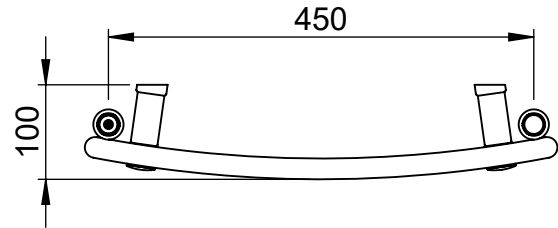

Melody MD004 772x500

Height: 772
Width: 500
Depth: 100
Weight HO: kg
EO: kg

Tube ϕ : 32 + 22
Pipe Centres: 450
Elec. element if specified: 125
Output @ 50°C Δ T Watts: 290
BTUs: 989

All dimensions in millimetres

Manufactured from Mild Steel

*Dual energy models require a conversion-tee, consult relevant drawing for details.

Vogue UK Ltd. reserve the right to alter specifications without prior notice.
ALL MEASUREMENTS ARE NOMINAL DIMENSIONS ONLY, AND ARE NOT BINDING.