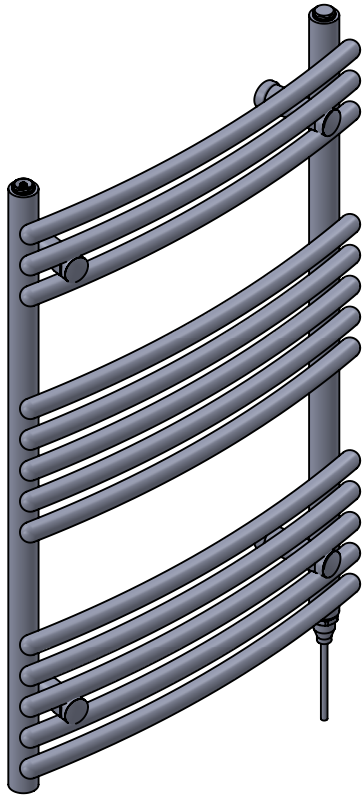

Melody MD004 772x500

Height: 772
Width: 500
Depth: 100
Weight HO: kg
EO: kg

Tube ϕ : 32 + 22
Pipe Centres: 450
Elec. element if specified: 125
Output @ 50°C Δ T Watts: 290
BTUs: 989

All dimensions in millimetres

Manufactured from Mild Steel

*Dual energy models require a conversion-tee, consult relevant drawing for details.

Vogue UK Ltd. reserve the right to alter specifications without prior notice.
ALL MEASUREMENTS ARE NOMINAL DIMENSIONS ONLY, AND ARE NOT BINDING.