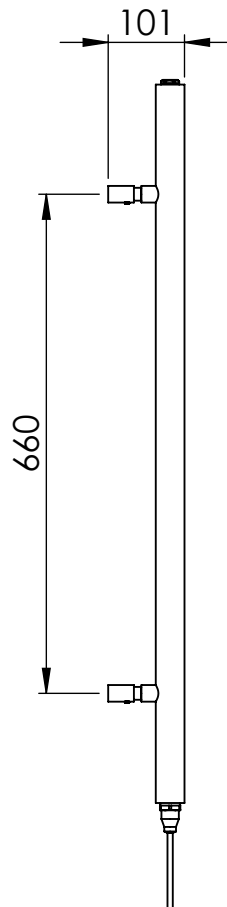

Vela MD048 950x500

Height: 950

Width: 500

Depth: 101

Weight HO: 9.35 kg

EO: 13.5 kg

Tube ϕ : 38 + 60 x 10

Pipe Centres: 462

Elec. element if specified: 125

Output @ 50° C Δ T Watts: 246

BTUs: 839

All dimensions in millimetres

Manufactured from Mild Steel

*Dual energy models require a conversion-tee, consult relevant drawing for details.