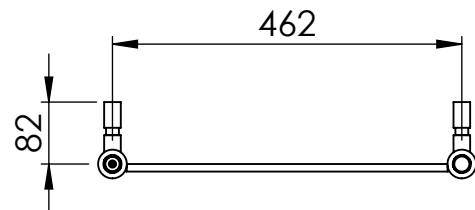

Vela MD048 950x500

Height: 950

Width: 500

Depth: 101

Weight HO: 9.35 kg

EO: 13.5 kg

Tube ϕ : 38 + 60 x 10

Pipe Centres: 462

Elec. element if specified: 125

Output @ 50° C Δ T Watts: 246

BTUs: 839

All dimensions in millimetres

Manufactured from Mild Steel

*Dual energy models require a conversion-tee, consult relevant drawing for details.