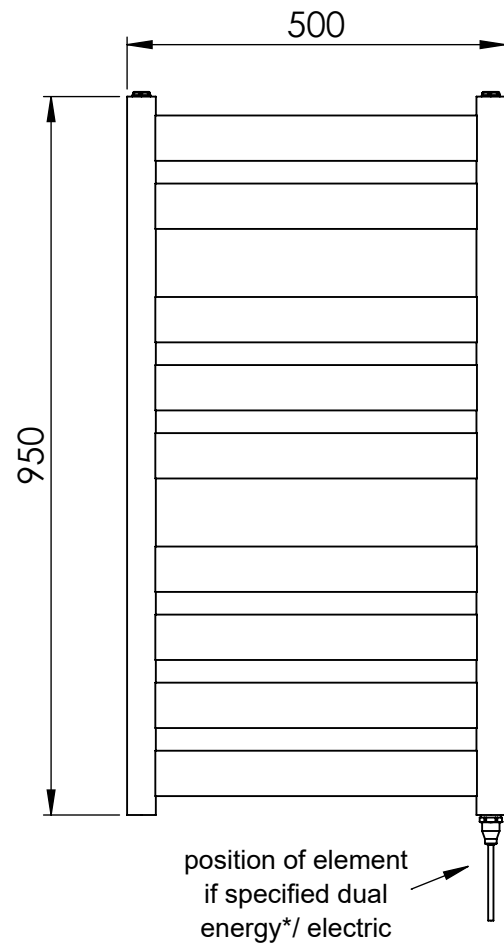

Vela MD048 950x500

Height: 950

Width: 500

Depth: 101

Weight HO: 9.35 kg

EO: 13.5 kg

Tube ϕ : 38 + 60 x 10

Pipe Centres: 462

Elec. element if specified: 125

Output @ 50° C Δ T Watts: 246

BTUs: 839

All dimensions in millimetres

Manufactured from Mild Steel

*Dual energy models require a conversion-tee, consult relevant drawing for details.

Vogue UK Ltd. reserve the right to alter specifications without prior notice.
ALL MEASUREMENTS ARE NOMINAL DIMENSIONS ONLY, AND ARE NOT BINDING.

SCALE 1:10

VOGUE UK

TOWEL WARMERS & RADIATORS

Strawberry Lane, Willenhall
West Midlands WV13 3RS
Tel: 01902 387000 Fax: 01902 387001
e-mail:sales@vogueuk.co.uk www.vogueuk.co.uk