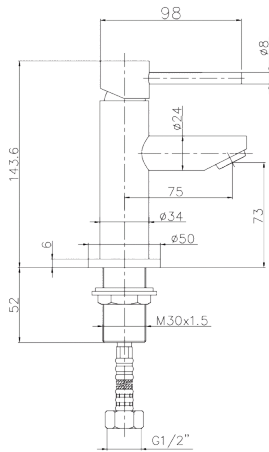

Insignia

Insignia Mini Mono Basin Mixer

Product Code: INS313

Finish: Chrome

Features

Construction:	Brass
Valve/Cartridge type:	Ceramic Cartridge
Supply:	Suitable for all plumbing systems
Working Pressures:	0.2 - 5.0 bar
Inlet connections:	1/2" BSP
Flexi or Copper:	Flexi Tails

Flow (Bar - l/min, open outlet)

Spout

Flow 0.1	Flow 0.3	Flow 0.5	Flow 1.0	Flow 2.0	Flow 3.0	Flow 4.0	Flow 5.0
4.5	6.6	8	9	10.2	14	20	24.5

**12 YEAR
GUARANTEE**
ON ALL DEVA
CHROME TAPS
*TERMS APPLY