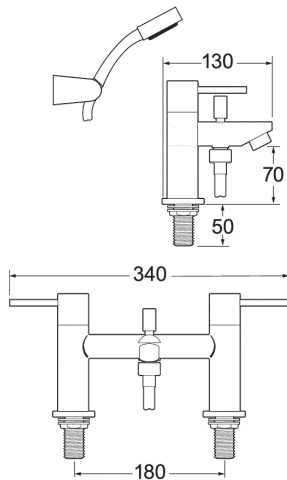

Insignia

Insignia deck mounted bath shower mixer

Product Code: INS106

Finish: Chrome

Features

Construction:	Brass & ABS
Valve/Cartridge type:	Ceramic Disc
Supply:	Suitable for high pressure only
Working Pressures:	0.5 - 5.0 bar
Inlet connections:	3/4" BSP

- Comes complete with single mode shower kit and wall bracket
- 1/4 turn ceramic handles ensure a smooth operation
- Single mode handset
- Products which are easy to use by all the family

*Please refer to website for full warranty details.

Flow (Bar - l/min, open outlet)

Spout

Flow 0.1	Flow 0.3	Flow 0.5	Flow 1.0	Flow 2.0	Flow 3.0	Flow 4.0	Flow 5.0
8	12	16	21	30	36	39	43

Handset

2.5	7	9	13	15	19	21	24
-----	---	---	----	----	----	----	----

1511010

**12 YEAR
GUARANTEE**

ON ALL DEVA
CHROME TAPS

*TERMS APPLY