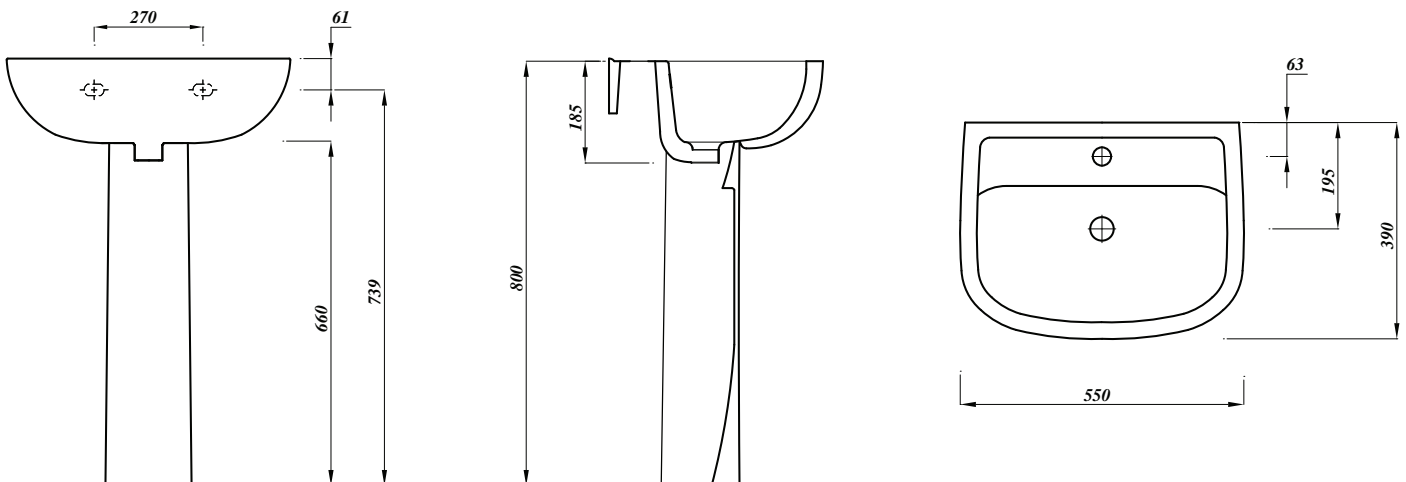

ATLAS PROFESSIONAL COLLECTION

GEO 55CM BASIN 2TH

Product Code	GEOWH55BA2
Weight (Kg)	13.3
Material	Vitreous China
Tap holes	2
Fixings	Bracket - BRACK / Fixing bolts - FBWB
Extras	Bottle trap - BOTRAPCH / Waste - TPOPRNEW
Suitable Pedestal	GEOWHPE
Suitable Semi Pedestal	MDWHSPE

Key features:

- CE Compliant
- Modern Design
- Internal overflow
- Chrome effect overflow ring
- Lifetime ceramic guarantee*

Description:

The basin represents the perfect fusion of style and uncompromising functionality.

All dimensions are approximate and subject to normal ceramic variation. Although every effort is made not to change the above product specification, Lecico reserve the right to do so without prior notification if necessary. *Against manufacturers defects. Full information on guarantees available upon request.