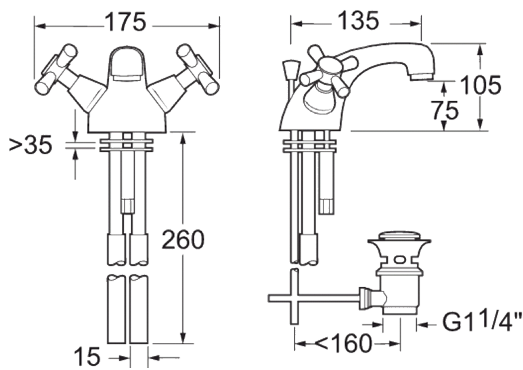

Milan

Milan mono basin mixer with pop up waste

Product Code: MILAN 113

Finish: Chrome

Features

Construction:	Brass
Valve/Cartridge type:	Standard
Supply:	Suitable for all plumbing systems
Working Pressures:	0.1 - 5.0 bar
Inlet connections:	15mm Copper
Flexi or Copper:	Copper Tails

*Please refer to website for full warranty details.

Flow (Bar - l/min, open outlet)

Spout

Flow 0.1	Flow 0.3	Flow 0.5	Flow 1.0	Flow 2.0	Flow 3.0	Flow 4.0	Flow 5.0
4.3	7.8	9.6	13	18	24	28	32