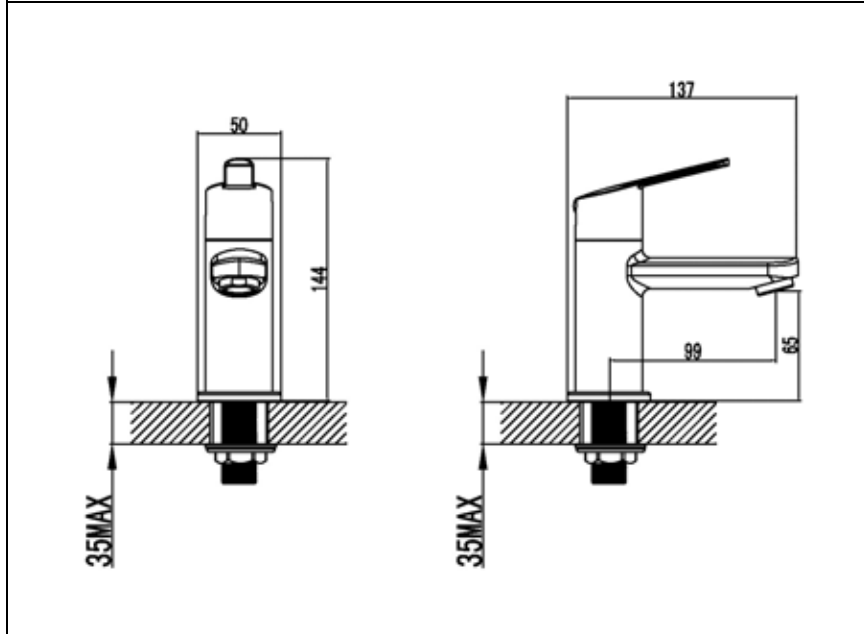

START URBAN

92027 – BATH TAP PAIR

| Specification | |
|-----------------------|------------------------|
| Finish | Chrome |
| Body | Brass |
| Fittings | Metal backnut & washer |
| Connection | 3/4" BSP threaded tail |
| Min dynamic pressure | 0.1 |
| Max dynamic pressure | 5 |
| Max static pressure | 10 |
| Max water temperature | 60°C |

| Flow rates | | | | |
|------------|-----|-----|------|----|
| Pressure | 0.1 | 0.5 | 1 | 3 |
| L/min | 8.8 | 21 | 29.8 | 53 |

All Pressures are in Bar.
 Dimensions supplied are nominal and subject to tolerance.
 Inclusion of aerator (if supplied) or restrictors (sold separately unless stated) will affect flow rate result.
 Performance details are based on trials under test conditions and for guidance only.
 The Company reserves the right to change product specification without prior notice.