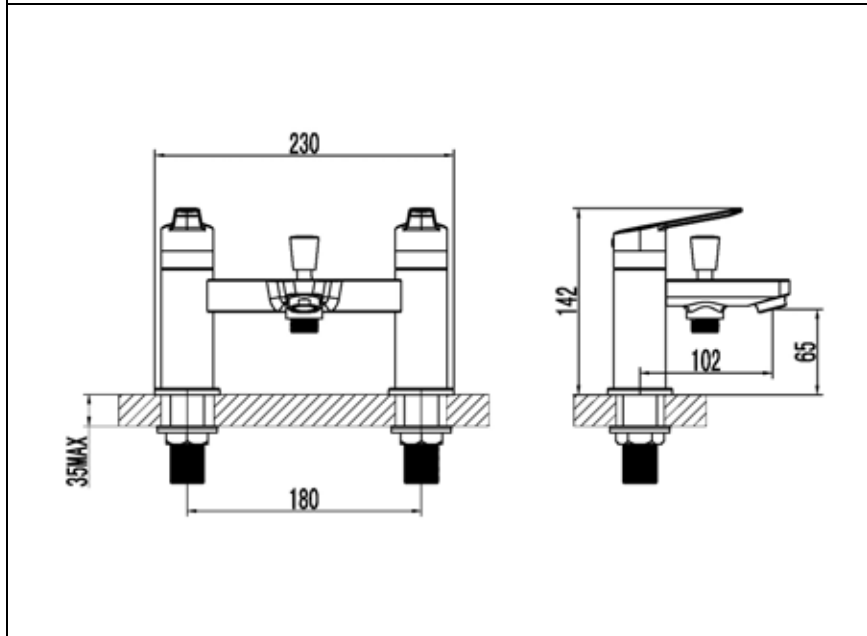

START XTREME

92044 – BATH SHOWER MIXER

COMAP

Specification	
Finish	Chrome
Body	Brass
Fittings	Metal backnut & washer
Connection	3/4" BSP threaded tail
Min dynamic pressure	0.1
Max dynamic pressure	5
Max static pressure	10
Max water temperature	60°C

Flow rates				
Pressure	0.1	0.5	1	3
L/min	7.8	18.5	26.3	46.1

All Pressures are in Bar.
 Dimensions supplied are nominal and subject to tolerance.
 Inclusion of aerator (if supplied) or restrictors (sold separately unless stated) will affect flow rate result.
 Performance details are based on trials under test conditions and for guidance only.
 The Company reserves the right to change product specification without prior notice.

Features & Benefits

 10 YEAR Guarantee	 L Low Pressure	 Inlet Tail	 Shower Kit Included
 Flow Straightener	 Single Flow		

Certifications

Tested at 0.2 bar	