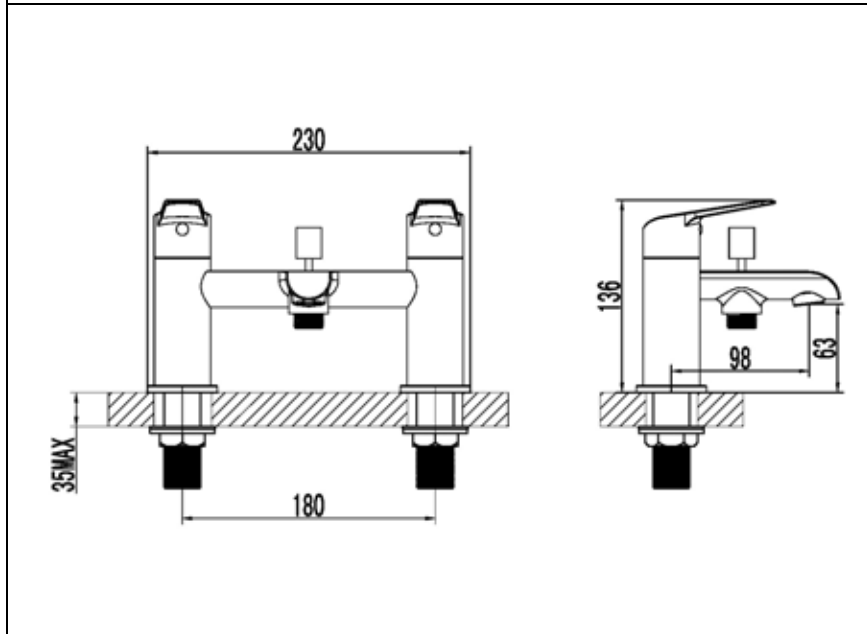

START ELEGANCE

92034 – BATH SHOWER MIXER

Specification	
Finish	Chrome
Body	Brass
Fittings	Metal backnut & washer
Connection	3/4" BSP threaded tail
Min dynamic pressure	0.1
Max dynamic pressure	5
Max static pressure	10
Max water temperature	60°C

Flow rates				
Pressure	0.1	0.5	1	3
L/min	7	15.5	22.5	38.5

All Pressures are in Bar.
 Dimensions supplied are nominal and subject to tolerance.
 Inclusion of aerator (if supplied) or restrictors (sold separately unless stated) will affect flow rate result.
 Performance details are based on trials under test conditions and for guidance only.
 The Company reserves the right to change product specification without prior notice.