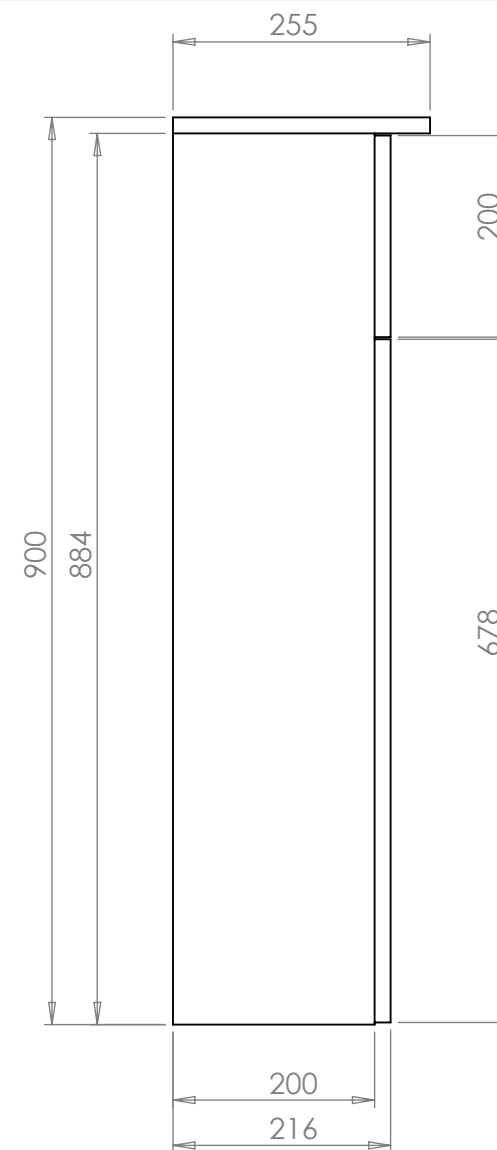

All drawing dimensions in millimetres  
Tolerance 0.25mm Unless specified

Rev	Date	Description

Utopia Furniture Limited  
Springvale Business Park  
Springvale Avenue  
Wolverhampton  
WV14 0QL  
United Kingdom  
Tel: +44 (0)1902 406 400  
Fax: +44 (0)1902 406 401  
Email: info@utopiagroup.com  
Web: www.utopiagroup.com

DESCRIPTION -  
Origins\_Modular\_FHWCU60

DRAWING NUMBER -

DATE - 12/04/2016

DRAWN BY -

ADDITIONAL INFO -