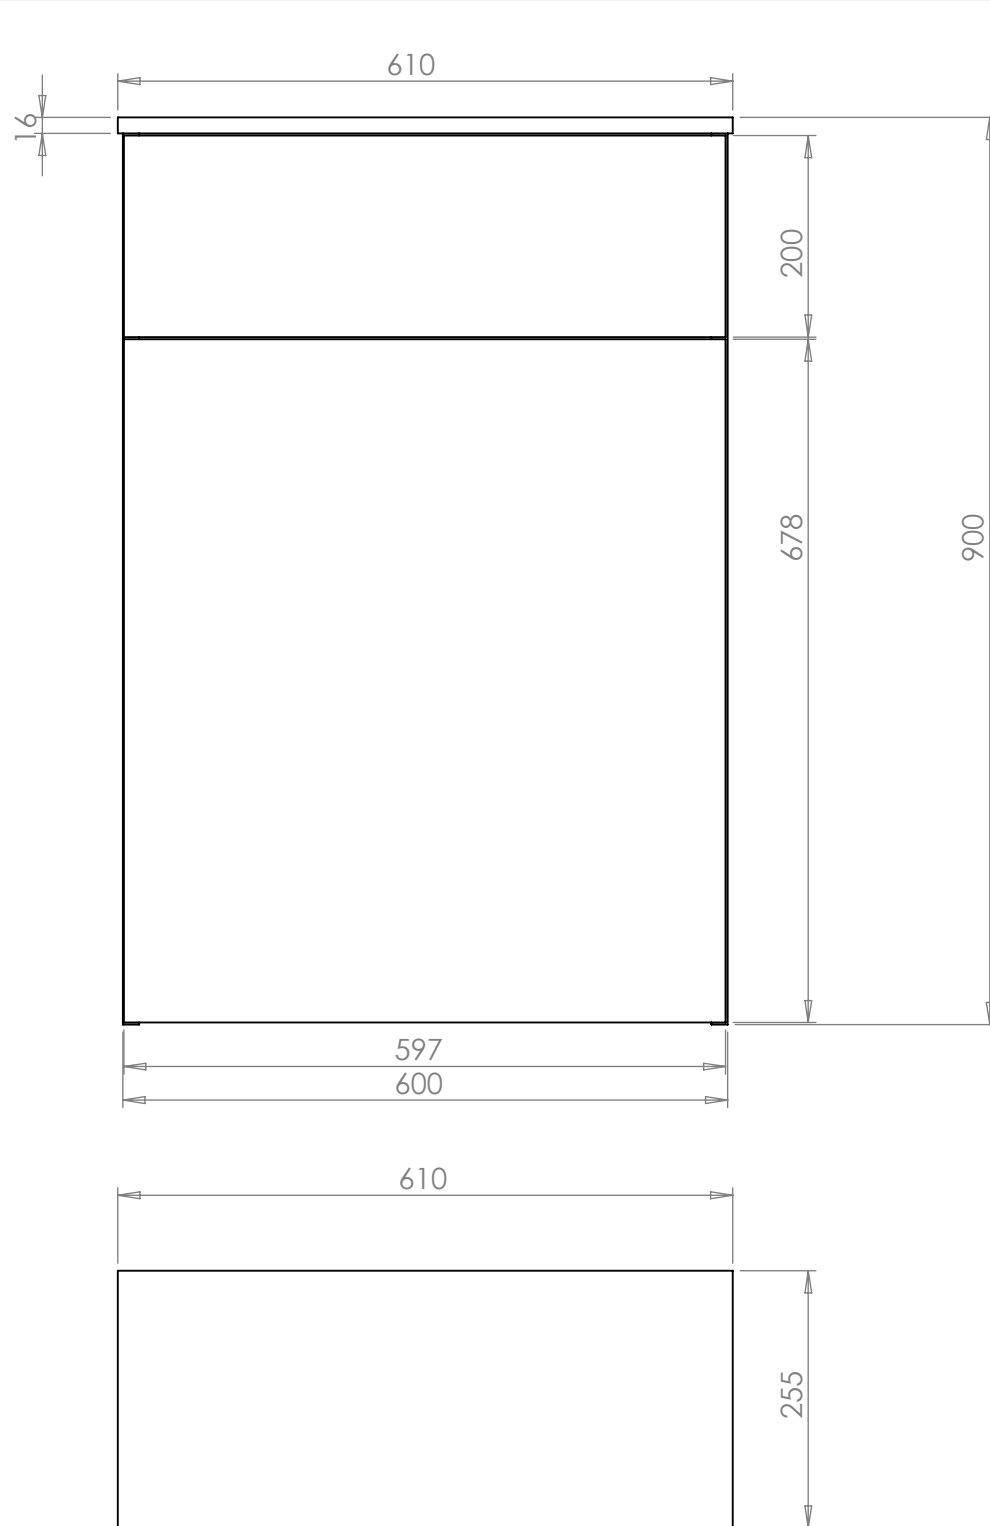

All drawing dimensions in millimetres  
Tolerance 0.25mm Unless specified

Rev	Date	Description

Utopia Furniture Limited  
Springvale Business Park  
Springvale Avenue  
Wolverhampton  
WV14 0QL  
United Kingdom  
Tel: +44 (0)1902 406 400  
Fax: +44 (0)1902 406 401  
Email: info@utopiagroup.com  
Web: www.utopiagroup.com

DESCRIPTION -  
Origins\_Modular\_FHWCU60

DRAWING NUMBER -

DATE - 12/04/2016

DRAWN BY -

ADDITIONAL INFO -