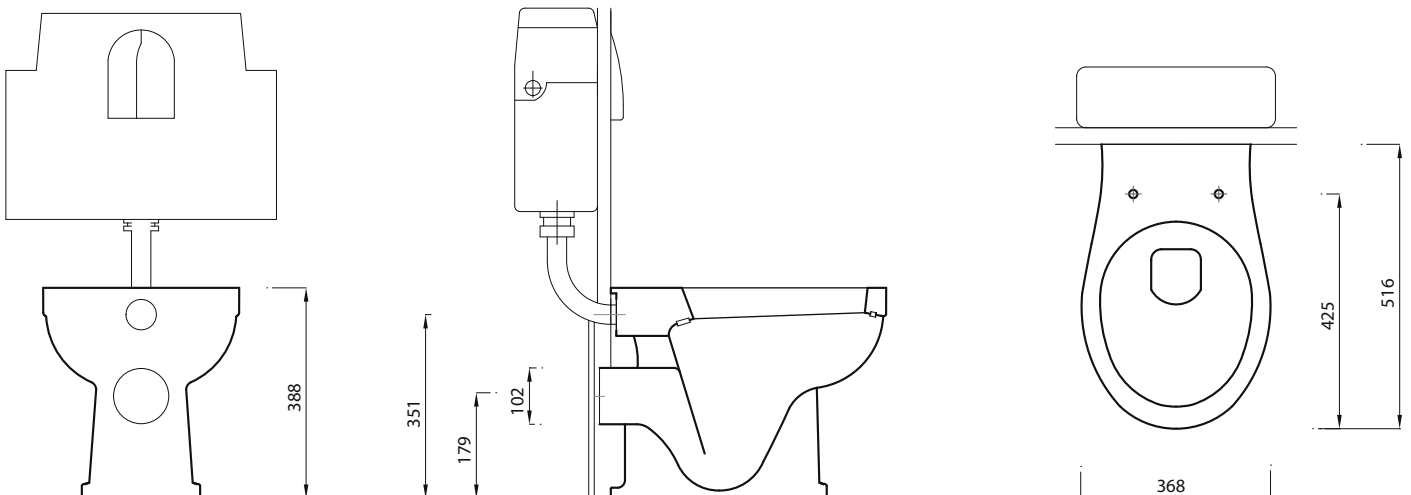

## CLASSIC SERIES BACK TO WALL WC SET (SOFT CLOSED SEAT)

Pack includes: CSBTWPAN -  
STWHSCNH

\*Unit not included

<b>Product Code</b>	<b>CSBTWSETSC</b>
<b>Outlet</b>	Horizontal
<b>Weight (Kg)</b>	24
<b>Fixing kit included</b>	No
<b>Material</b>	Vitreous China
<b>Flushing Volume (Ltr)</b>	6/4
<b>Suitable Lever Cisterns</b>	BTWLEVCI - BTWPHACI
<b>Suitable PB Cisterns</b>	BTWPBCI - BTWCOMPACT2
<b>Suitable Soft Close Seat</b>	STWHSCNH
<b>Seat Fixing</b>	Top Fix

### Description:

With strong lines and exquisite detail, this back to wall WC combines the styling of yester year with the functionality required for modern living.

All dimensions are approximate and subject to normal ceramic variation. Although every effort is made not to change the above product specification, Lecico reserve the right to do so without prior notification if necessary.  
\*Against manufacturers defects. Full information on guarantees available upon request.