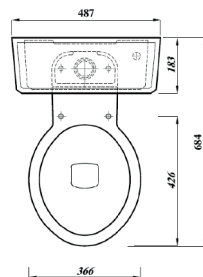

CI/SFB  
(74)

**Overview:**

A classically designed traditional Victorian style WC that would fit perfectly into a classical or a neo-traditional styled bathroom.

**Key product features:**

- Horizontal outlet
- CE Compliant
- Traditional design

Product:	Pan	Cistern	Soft close seat
Code:	CSWCSETSC		
Weight in kg:	18.2	14	2
Colour:	White		
Material:	Vitreous china		Plastic
Standard:	EN997-CL1-6-VRI+CL2		n/a
DOP:	WCC1		
BiM download:	x	x	x
CAD download:	✓	✓	✓
Flushing volume:	6/4ltr standard		
Flushing mechanism:	Dual flush lever		
Inlet:	Bottom inlet RH		
WRAS:	All Lecico fittings are WRAS approved		

Shown: Close coupled WC with soft close seat & 55cm basin on full pedestal with bain mixer taps.  
CSWCSETSC - CS55RBA2SET - TPBUXBASIN

**Special notes**

Pan fixes directly to the floor - Screws not supplied  
Cistern can be fixed to a wall  
For alternative seats, please check specification to ensure fit

All dimensions are approximate and subject to normal ceramic variation.  
Although every effort is made not to change the above product specification, Lecico reserve the right to do so without prior notification if necessary.