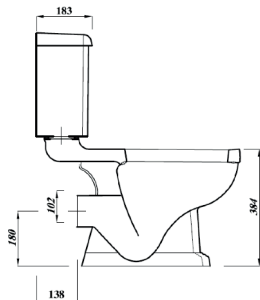

CI/SFB  
(74)

**Overview:**

A classically designed traditional Victorian style WC that would fit perfectly into a classical or a neo-traditional styled bathroom.

**Key product features:**

- Horizontal outlet
- CE Compliant
- Traditional design

Product:	Pan	Cistern	Soft close seat
Code:	CSWCSETSC		
Weight in kg:	18.2	14	2
Colour:	White		
Material:	Vitreous china		Plastic
Standard:	EN997-CL1-6-VRI+CL2		n/a
DOP:	WCC1		
BiM download:	x	x	x
CAD download:	✓	✓	✓
Flushing volume:	6/4ltr standard		
Flushing mechanism:	Dual flush lever		
Inlet:	Bottom inlet RH		
WRAS:	All Lecico fittings are WRAS approved		

Shown: Close coupled WC with soft close seat & 55cm basin on full pedestal with bain mixer taps.  
CSWCSETSC - CS55RBA2SET - TPBUXBASIN

**Special notes**

Pan fixes directly to the floor - Screws not supplied  
Cistern can be fixed to a wall  
For alternative seats, please check specification to ensure fit

All dimensions are approximate and subject to normal ceramic variation.  
Although every effort is made not to change the above product specification, Lecico reserve the right to do so without prior notification if necessary.