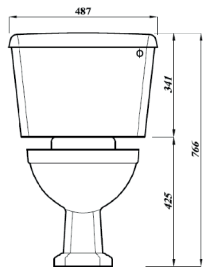

CI/SFB  
(74)

**Overview:**

A classically designed traditional Victorian style WC that would fit perfectly into a classical or a neo-traditional styled bathroom.

**Key product features:**

- Horizontal outlet
- CE Compliant
- Traditional design

Product:	Pan	Cistern	Soft close seat
Code:	CSWCSETSC		
Weight in kg:	18.2	14	2
Colour:	White		
Material:	Vitreous china		Plastic
Standard:	EN997-CL1-6-VRI+CL2		n/a
DOP:	WCC1		
BiM download:	x	x	x
CAD download:	✓	✓	✓
Flushing volume:	6/4ltr standard		
Flushing mechanism:	Dual flush lever		
Inlet:	Bottom inlet RH		
WRAS:	All Lecico fittings are WRAS approved		

Shown: Close coupled WC with soft close seat & 55cm basin on full pedestal with bain mixer taps.  
CSWCSETSC - CS55RBA2SET - TPBUXBASIN

**Special notes**

Pan fixes directly to the floor - Screws not supplied  
Cistern can be fixed to a wall  
For alternative seats, please check specification to ensure fit

All dimensions are approximate and subject to normal ceramic variation.  
Although every effort is made not to change the above product specification, Lecico reserve the right to do so without prior notification if necessary.