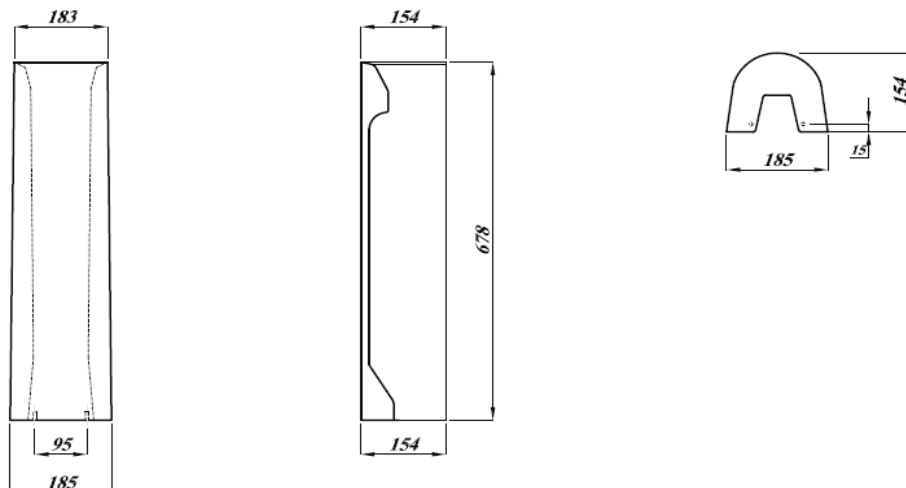

DESIGNER SERIES COLLECTION

DESIGN SERIES 5 FULL PEDESTAL

Product Code	DS5PEDBX
Weight (Kg)	10
Material	Ceramic

Key features:

- Full Pedestal
- Rounded design
- Ideal for use with Designer Series 5 basins
- Lifetime ceramic guarantee*

Description:

From our Design Series five is a pedestal which helps to hide pipes. This would be a great addition to any Designer Series 5 basin.

All dimensions are approximate and subject to normal ceramic variation. Although every effort is made not to change the above product specification, Lecico reserve the right to do so without prior notification if necessary. *Against manufacturers defects. Full information on guarantees available upon request.