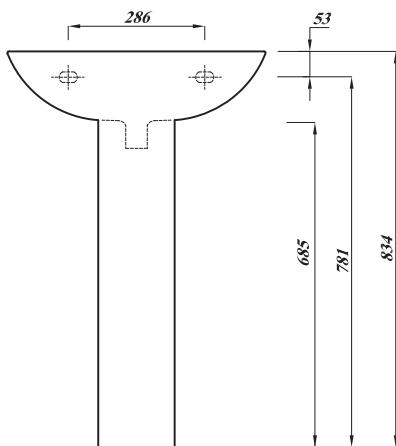

DESIGNER SERIES COLLECTION

DESIGNER SERIES 5 55CM

BASIN 1TH

*Tap not included

Product Code	DS555BA1BX
Weight (Kg)	13.1
Material	Fireclay
Tap holes	1
Fixings	Not included
Extras	Pedestal - DS5PEDBX, Semi-Pedestal - DS5SEMIPEDBX, Bottle Trap - BOTRAPCH

Key features:

- CE Compliant
- Chrome effect overflow ring
- Internal overflow
- Lifetime ceramic guarantee*

Description:

This is in! These thin lipped contemporary basins are made using the latest technology, our designers have crafted beautiful basins with smooth lines and sharp minimal profiles.

All dimensions are approximate and subject to normal ceramic variation. Although every effort is made not to change the above product specification, Lecico reserve the right to do so without prior notification if necessary. *Against manufacturers defects. Full information on guarantees available upon request.