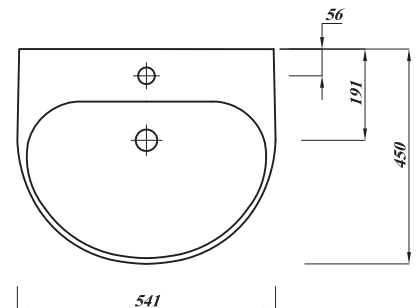

DESIGNER SERIES COLLECTION

DESIGNER SERIES 5 55CM

BASIN 1TH

*Tap not included

Product Code	DS555BA1BX
Weight (Kg)	13.1
Material	Fireclay
Tap holes	1
Fixings	Not included
Extras	Pedestal - DS5PEDBX, Semi-Pedestal - DS5SEMIPEDBX, Bottle Trap - BOTRAPCH

All dimensions are approximate and subject to normal ceramic variation. Although every effort is made not to change the above product specification, Lecico reserve the right to do so without prior notification if necessary. *Against manufacturers defects. Full information on guarantees available upon request.