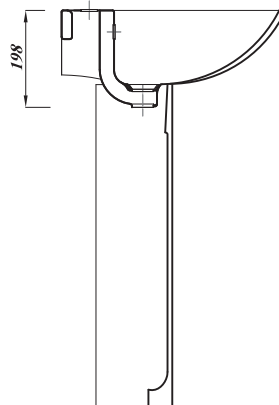

DESIGNER SERIES COLLECTION

DESIGNER SERIES 5 55CM

BASIN 1TH

*Tap not included

Product Code	DS555BA1BX
Weight (Kg)	13.1
Material	Fireclay
Tap holes	1
Fixings	Not included
Extras	Pedestal - DS5PEDBX, Semi-Pedestal - DS5SEMIPEDBX, Bottle Trap - BOTRAPCH

Key features:

- CE Compliant
- Chrome effect overflow ring
- Internal overflow
- Lifetime ceramic guarantee*

Description:

This is in! These thin lipped contemporary basins are made using the latest technology, our designers have crafted beautiful basins with smooth lines and sharp minimal profiles.

All dimensions are approximate and subject to normal ceramic variation. Although every effort is made not to change the above product specification, Lecico reserve the right to do so without prior notification if necessary. *Against manufacturers defects. Full information on guarantees available upon request.