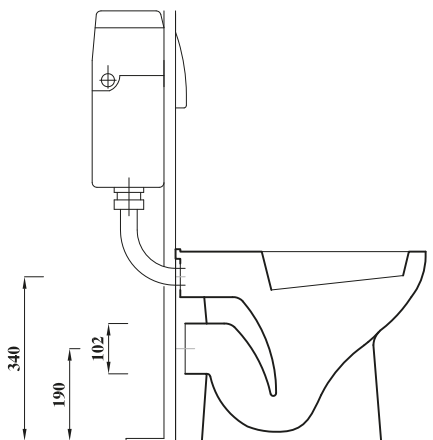

### HEIGHT BACK TO WALL PAN

Shown: Back to wall WC with soft close seat in a WC unit: DS5BTWSETSC- STOWCUGW

<b>Product Code</b>	<b>DS5BTWPA</b>
<b>Outlet</b>	Horizontal
<b>Weight (Kg)</b>	19.8
<b>Fixing kit included</b>	Yes
<b>Material</b>	Vitreous China
<b>Flushing Volume (Ltr)</b>	6/4ltr standard / Adjustable down to 4/2.6ltr
<b>Suitable Lever Cisterns</b>	BTWLEVCI - BTWPHACI
<b>Suitable PB Cisterns</b>	BTWPBCI - BTWCOMPACT2
<b>Suitable Soft close seat</b>	STWHSCCST

#### Description:

Fill even the smallest space with lots of style. Its clean lines make it a stylish yet practical option when space is at a premium. This pan retains full usability despite its compact dimensions of just 614mm in depth.