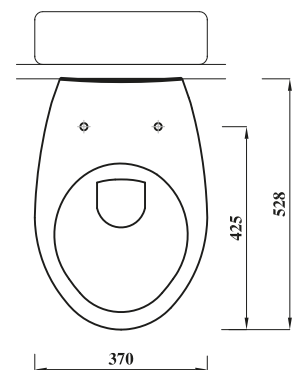

### HEIGHT BACK TO WALL PAN

Shown: Back to wall WC with soft close seat in a WC unit: DS5BTWSETSC- STOWCUGW

<b>Product Code</b>	<b>DS5BTWPA</b>
<b>Outlet</b>	Horizontal
<b>Weight (Kg)</b>	19.8
<b>Fixing kit included</b>	Yes
<b>Material</b>	Vitreous China
<b>Flushing Volume (Ltr)</b>	6/4ltr standard / Adjustable down to 4/2.6ltr
<b>Suitable Lever Cisterns</b>	BTWLEVCI - BTWPHACI
<b>Suitable PB Cisterns</b>	BTWPBCI - BTWCOMPACT2
<b>Suitable Soft close seat</b>	STWHSCCST

#### Description:

Fill even the smallest space with lots of style. Its clean lines make it a stylish yet practical option when space is at a premium. This pan retains full usability despite its compact dimensions of just 614mm in depth.