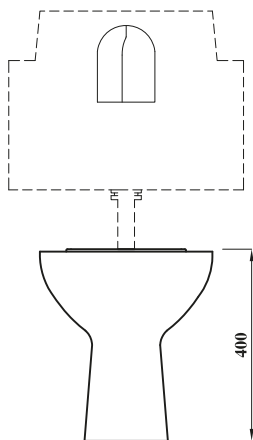

### HEIGHT BACK TO WALL PAN

Shown: Back to wall WC with soft close seat in a WC unit: DS5BTWSETSC- STOWCUGW

<b>Product Code</b>	<b>DS5BTWPA</b>
<b>Outlet</b>	Horizontal
<b>Weight (Kg)</b>	19.8
<b>Fixing kit included</b>	Yes
<b>Material</b>	Vitreous China
<b>Flushing Volume (Ltr)</b>	6/4ltr standard / Adjustable down to 4/2.6ltr
<b>Suitable Lever Cisterns</b>	BTWLEVCI - BTWPHACI
<b>Suitable PB Cisterns</b>	BTWPBCI - BTWCOMPACT2
<b>Suitable Soft close seat</b>	STWHSCCST

#### Description:

Fill even the smallest space with lots of style. Its clean lines make it a stylish yet practical option when space is at a premium. This pan retains full usability despite its compact dimensions of just 614mm in depth.