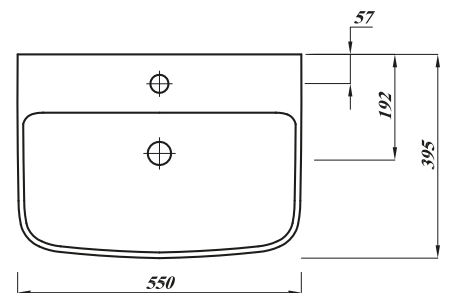

DESIGNER SERIES COLLECTION

DESIGNER SERIES 6 55CM 1TH

SEMI-RECESSED BASIN

Product Code	DS6SRBA1
Weight (Kg)	14.3
Material	Vitreous China
Tap holes	1
Fixings	Includes Basin Fixing Clips
Extras	Bottle Trap - BOTRAPCH

*Unit not included

Key features:

- CE Compliant
- Chrome effect overflow ring
- Internal overflow
- Thin lipped design
- Lifetime ceramic guarantee*

Description:

This is in! These thin lipped modern designed basins are made using the latest technology, our designers have hand-crafted beautiful basins with smooth lines and sharp minimal profiles. Fits into 30cm depth furniture.

All dimensions are approximate and subject to normal ceramic variation. Although every effort is made not to change the above product specification, Lecico reserve the right to do so without prior notification if necessary. *Against manufacturers defects. Full information on guarantees available upon request.