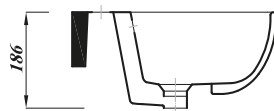

DESIGNER SERIES COLLECTION

DESIGNER SERIES 6 55CM 1TH

SEMI-RECESSED BASIN

Product Code	DS6SRBA1
Weight (Kg)	14.3
Material	Vitreous China
Tap holes	1
Fixings	Includes Basin Fixing Clips
Extras	Bottle Trap - BOTRAPCH

*Unit not included

Key features:

- CE Compliant
- Chrome effect overflow ring
- Internal overflow
- Thin lipped design
- Lifetime ceramic guarantee*

Description:

This is in! These thin lipped modern designed basins are made using the latest technology, our designers have hand-crafted beautiful basins with smooth lines and sharp minimal profiles. Fits into 30cm depth furniture.