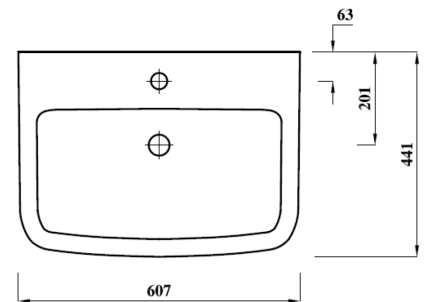

DESIGNER SERIES COLLECTION

DESIGNER SERIES 6 60CM

BASIN 1TH

*Tap not included

Product Code	DS660BA1BX
Weight (Kg)	17.2
Material	Fireclay
Tap holes	1
Fixings	Not included
Extras	Pedestal - DS6PEDBX, Semi-pedestal - DS3SEMIPEDBX, Bottle Trap - BOTRAPCH

All dimensions are approximate and subject to normal ceramic variation. Although every effort is made not to change the above product specification, Lecico reserve the right to do so without prior notification if necessary. *Against manufacturers defects. Full information on guarantees available upon request.