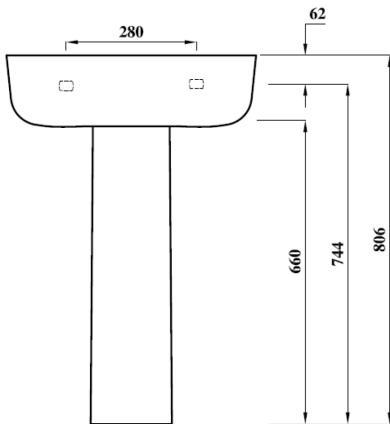

DESIGNER SERIES COLLECTION

DESIGNER SERIES 6 60CM

BASIN 1TH

*Tap not included

Product Code	DS660BA1BX
Weight (Kg)	17.2
Material	Fireclay
Tap holes	1
Fixings	Not included
Extras	Pedestal - DS6PEDBX, Semi-pedestal - DS3SEMIPEDBX, Bottle Trap - BOTRAPCH

Key features:

- CE Compliant
- Chrome effect overflow ring
- Internal overflow
- Thin lipped design
- Lifetime ceramic guarantee*

Description:

This is in! These thin lipped modern designed basins are made using the latest fireclay technology, our designers have hand-crafted beautiful basins with smooth lines and sharp minimal profiles.

All dimensions are approximate and subject to normal ceramic variation. Although every effort is made not to change the above product specification, Lecico reserve the right to do so without prior notification if necessary. *Against manufacturers defects. Full information on guarantees available upon request.