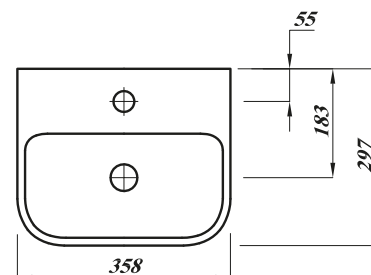

DESIGNER SERIES COLLECTION

DESIGNER SERIES 6 35CM

BASIN 1TH

*Tap not included

Product Code	DS635BA1BX
Weight (Kg)	7.5
Material	Vitreous China
Tap holes	1
Fixings	Not included
Extras	Bottle Trap - BOTRAPCH

All dimensions are approximate and subject to normal ceramic variation. Although every effort is made not to change the above product specification, Lecico reserve the right to do so without prior notification if necessary. *Against manufacturers defects. Full information on guarantees available upon request.