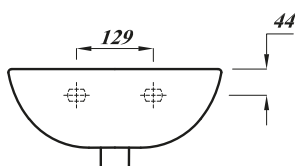

DESIGNER SERIES COLLECTION

DESIGNER SERIES 6 35CM

BASIN 1TH

*Tap not included

Product Code	DS635BA1BX
Weight (Kg)	7.5
Material	Vitreous China
Tap holes	1
Fixings	Not included
Extras	Bottle Trap - BOTRAPCH

All dimensions are approximate and subject to normal ceramic variation. Although every effort is made not to change the above product specification, Lecico reserve the right to do so without prior notification if necessary. *Against manufacturers defects. Full information on guarantees available upon request.