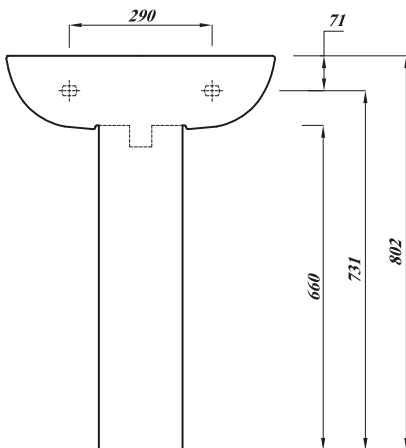

DESIGNER SERIES COLLECTION

DESIGNER SERIES 6 55CM

BASIN 1TH

*Tap not included

Product Code	DS655BA1BX
Weight (Kg)	12.7
Material	Fireclay
Tap holes	1
Fixings	Not included
Extras	Pedestal - DS6PEDBX, Semi-pedestal - DS3SEMIPEDBX, Bottle Trap - BOTRAPCH

Key features:

- CE Compliant
- Chrome effect overflow ring
- Internal overflow
- Thin lipped design
- Lifetime ceramic guarantee*

Description:

This is in! These thin lipped modern designed basins are made using the latest fireclay technology, our designers have hand-crafted beautiful basins with smooth lines and sharp minimal profiles.

All dimensions are approximate and subject to normal ceramic variation. Although every effort is made not to change the above product specification, Lecico reserve the right to do so without prior notification if necessary. *Against manufacturers defects. Full information on guarantees available upon request.