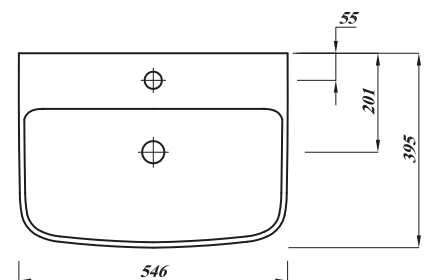

DESIGNER SERIES COLLECTION

DESIGNER SERIES 6 55CM

BASIN 1TH

*Tap not included

Product Code	DS655BA1BX
Weight (Kg)	12.7
Material	Fireclay
Tap holes	1
Fixings	Not included
Extras	Pedestal - DS6PEDBX, Semi-pedestal - DS3SEMIPEDBX, Bottle Trap - BOTRAPCH

All dimensions are approximate and subject to normal ceramic variation. Although every effort is made not to change the above product specification, Lecico reserve the right to do so without prior notification if necessary. *Against manufacturers defects. Full information on guarantees available upon request.