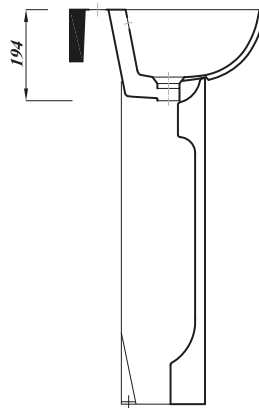

DESIGNER SERIES COLLECTION

DESIGNER SERIES 6 55CM

BASIN 1TH

*Tap not included

Product Code	DS655BA1BX
Weight (Kg)	12.7
Material	Fireclay
Tap holes	1
Fixings	Not included
Extras	Pedestal - DS6PEDBX, Semi-pedestal - DS3SEMIPEDBX, Bottle Trap - BOTRAPCH

Key features:

- CE Compliant
- Chrome effect overflow ring
- Internal overflow
- Thin lipped design
- Lifetime ceramic guarantee*

Description:

This is in! These thin lipped modern designed basins are made using the latest fireclay technology, our designers have hand-crafted beautiful basins with smooth lines and sharp minimal profiles.

All dimensions are approximate and subject to normal ceramic variation. Although every effort is made not to change the above product specification, Lecico reserve the right to do so without prior notification if necessary. *Against manufacturers defects. Full information on guarantees available upon request.