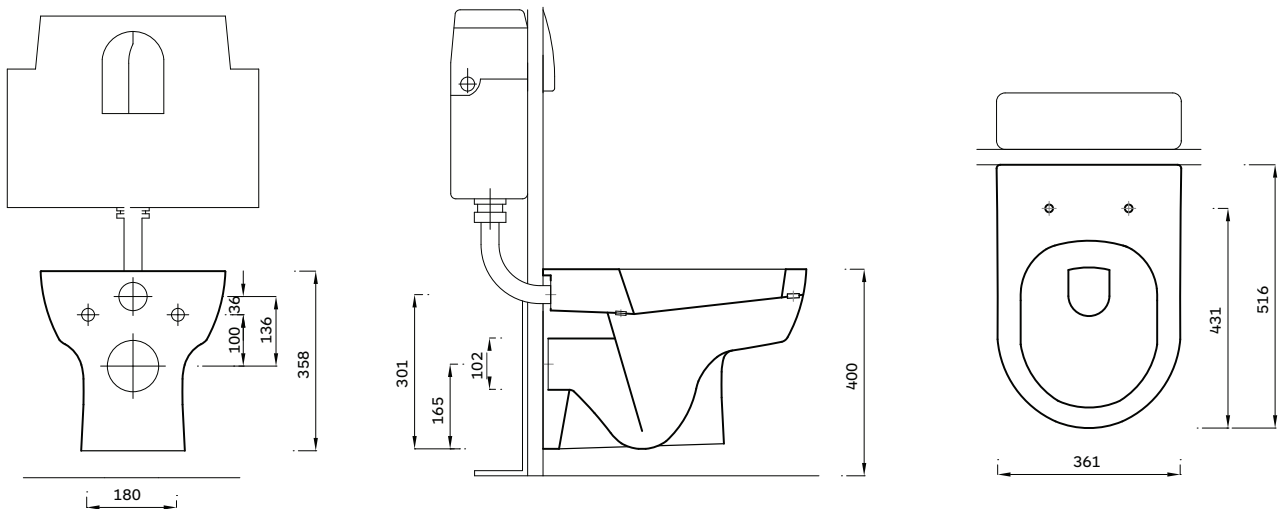

DESIGNER SERIES COLLECTION

DESIGNER SERIES 3 WALL HUNG PAN

Product Code	DS3WHGPAN
Outlet	Horizontal
Weight (Kg)	18.8
Fixing kit included	Not included
Material	Vitreous China
Flushing Volume (Ltr)	6/4
Suitable Skinny Soft close Seat	STWHSCCONT
Tall cistern frame	FRAMELSIAM2PT
Short cistern frame	FRAMATPRO790

Key features:

- CE Compliant
- Modern compact design
- Lifetime ceramic guarantee*

Description

A simple clean lined wall hung pan ideal for any commercial or residential bathroom. Wall mount the WC using a recommended Lecico fixing frame. This wall hung pan is perfect choice for locations such as motorway services or airports, due to its reduced footprint and ease of cleaning.

All dimensions are approximate and subject to normal ceramic variation. Although every effort is made not to change the above product specification, Lecico reserve the right to do so without prior notification if necessary. *Against manufacturers defects. Full information on guarantees available upon request.