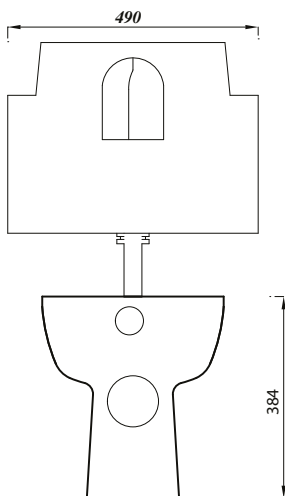

Special notes

Pan fixes to floor using side fixing bracket supplied with pan.

All dimensions are approximate and subject to normal ceramic variation. Although every effort is made not to change the above product specification, Lecico reserve the right to do so without prior notification if necessary. *Against manufacturers defects. Full information on guarantees available upon request.