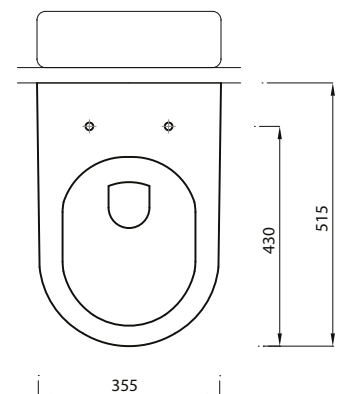

Special notes

Pan fixes to floor using side fixing bracket supplied with pan.

All dimensions are approximate and subject to normal ceramic variation. Although every effort is made not to change the above product specification, Lecico reserve the right to do so without prior notification if necessary. *Against manufacturers defects. Full information on guarantees available upon request.