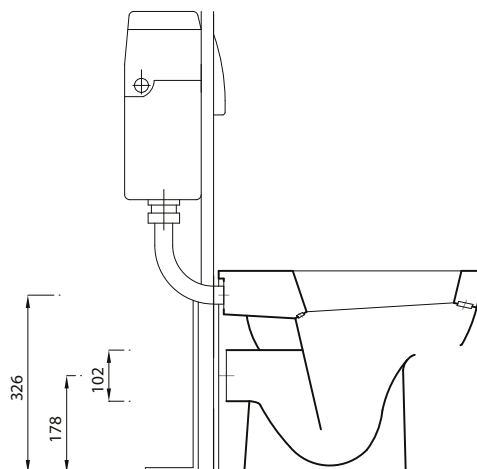

Special notes

Pan fixes to floor using side fixing bracket supplied with pan.

All dimensions are approximate and subject to normal ceramic variation. Although every effort is made not to change the above product specification, Lecico reserve the right to do so without prior notification if necessary. *Against manufacturers defects. Full information on guarantees available upon request.