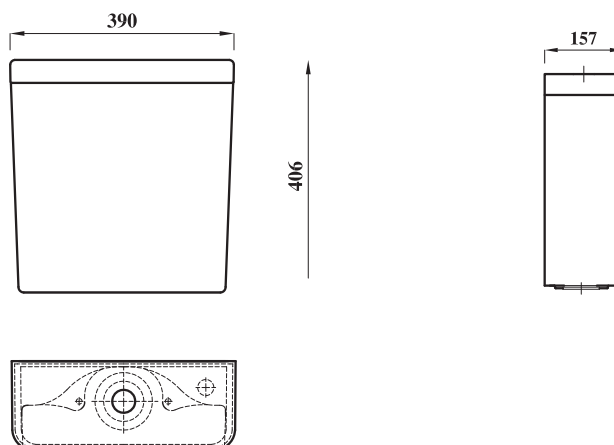

DESIGNER SERIES COLLECTION

SQUARE CLOSE COUPLED PB

CISTERN WITH FITTINGS INCLUDED

Product Code	SQ2PCI
Flushing Volume (Ltr)	6/4 - Adjustable down to 4/2.6
Weight (Kg)	13
Cistern fittings included	Yes
Pre-installed/Bagged	Pre-installed
Material	Vitreous China
Flushing Mechanism	Dual Flush Push Button
Inlet	Bottom Inlet

Key features:

- CE Compliant
- Space saving
- Cistern can be fixed to a wall
- Water saving option
- Smooth modern design

Description:

This modern designer cistern features a smooth design, a full width platform and bold sculptured sides to provide contrast and interest.

All dimensions are approximate and subject to normal ceramic variation. Although every effort is made not to change the above product specification, Lecico reserve the right to do so without prior notification if necessary. Lifetime ceramic guarantee against manufacturers defects. Full information on guarantees available upon request.