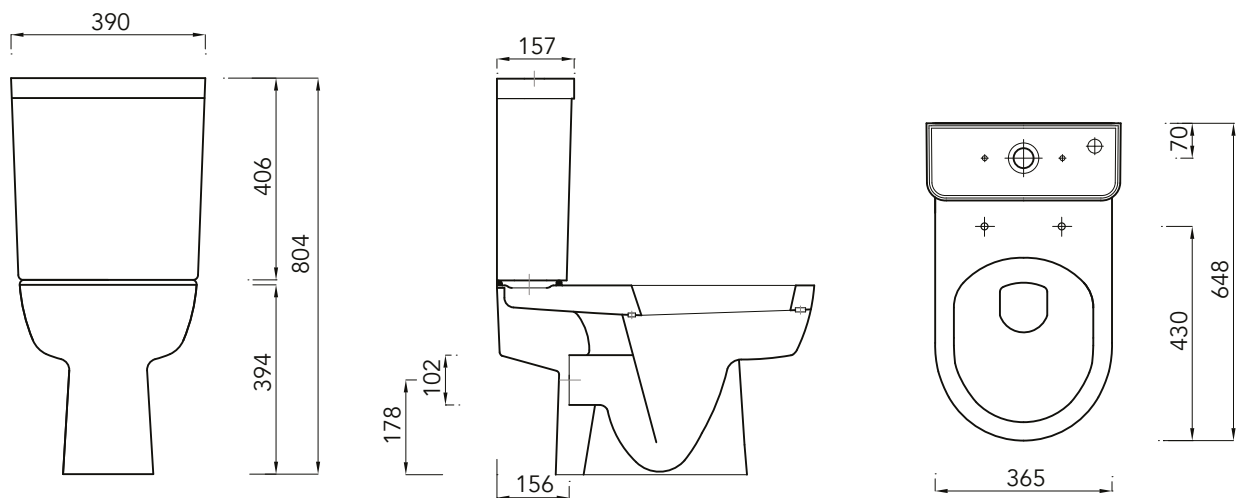

DESIGNER SERIES COLLECTION

DESIGNER SERIES 3 CLOSE COUPLED PAN

Product Code	DS3CCPAN
Outlet	Horizontal
Weight (Kg)	23.4
Fixing kit included	Yes
Material	Vitreous China
Flushing Volume (Ltr)	6/4
Suitable Cistern & Skinny Soft Closed Seat	SQ2PCI-STWHSCCONT

Shown: Close coupled WC with soft close seat.
DS3WCSETSC

Key features:

- CE Compliant
- Modern design
- Lifetime ceramic guarantee*

Description

Based on the philosophy of simple clean lines with practical options this WC will suit any contemporary bathroom. The pan's design also means it will sit well with either a square or round basin. Wrap soft close seat available: STWHSCDEAN

Special notes

Pan fixes to floor using side fixing bracket supplied with pan.

All dimensions are approximate and subject to normal ceramic variation. Although every effort is made not to change the above product specification, Lecico reserve the right to do so without prior notification if necessary. *Against manufacturers defects. Full information on guarantees available upon request.