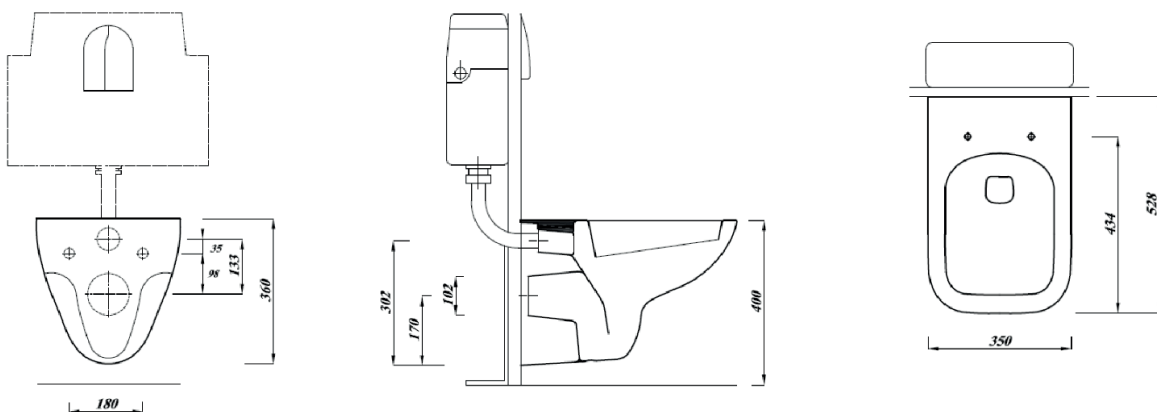

ATLAS PROFESSIONAL COLLECTION DESIGNER SERIES 6 WALL HUNG PAN

Product Code	DS6WHPAN
Outlet	Horizontal
Weight (Kg)	15.6
Fixing kit included	Yes
Material	Vitreous China
Flushing Volume (Ltr)	6/4ltr and 4/2.6ltr
Suitable Soft close Seat	STSENSQSC
Tall cistern frame	FRAMELSIAM2PT
Short cistern frame	FRAMATPRO790

Key features:

- CE Compliant
- Modern square shape
- Lifetime ceramic guarantee*

Description:

Clean simple lines not only look strikingly modern, they're just so much easier to keep clean. No nooks and crannies to hide the dirt which is a great benefit. This square wall hung pan would fit perfectly into a home or into a hotel.

All dimensions are approximate and subject to normal ceramic variation. Although every effort is made not to change the above product specification, Lecico reserve the right to do so without prior notification if necessary. *Against manufacturers defects. Full information on guarantees available upon request.