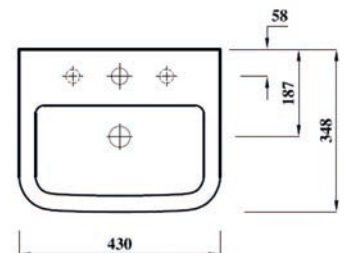

All dimensions are approximate and subject to normal ceramic variation. Although every effort is made not to change the above product specification, Lecico reserve the right to do so without prior notification if necessary. *Against manufacturers defects. Full information on guarantees available upon request.