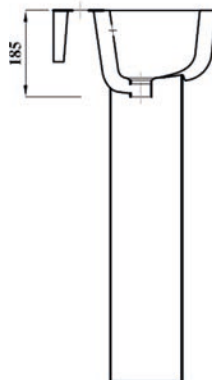

All dimensions are approximate and subject to normal ceramic variation. Although every effort is made not to change the above product specification, Lecico reserve the right to do so without prior notification if necessary. *Against manufacturers defects. Full information on guarantees available upon request.