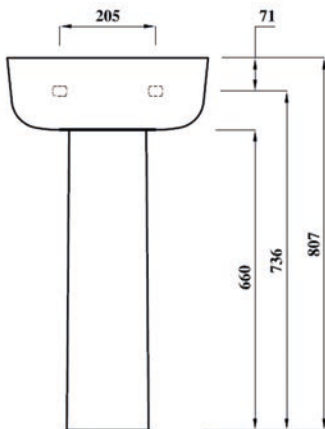

## DESIGNER SERIES 3 43CM

### BASIN 1TH

\*Tap not included

<b>Product Code</b>	<b>DS343BA1BX</b>
<b>Weight (Kg)</b>	10.2
<b>Material</b>	Vitreous China
<b>Tap holes</b>	1
<b>Fixings</b>	Not included
<b>Extras</b>	Pedestal - DS3PEDBX, Semi-pedestal - DS3SEMIPEDBX, Bottle Trap - BOTRAPCH

All dimensions are approximate and subject to normal ceramic variation. Although every effort is made not to change the above product specification, Lecico reserve the right to do so without prior notification if necessary. \*Against manufacturers defects. Full information on guarantees available upon request.