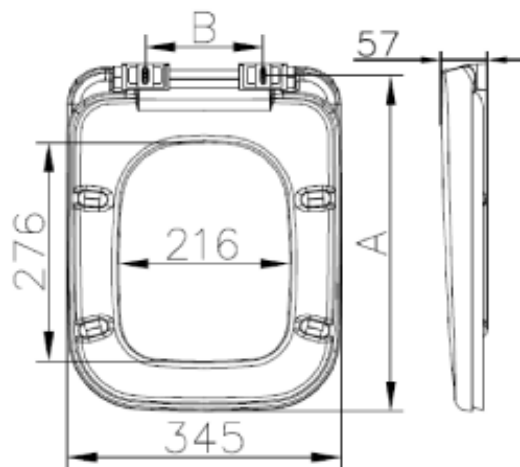

# DESIGNER SERIES 6 STANDARD SOFT CLOSE SEAT

<b>Product Code</b>	<b>STSENSQSC</b>
<b>Weight (Kg)</b>	2.36
<b>Material</b>	Plastic
<b>Soft close</b>	Yes
<b>Colour</b>	White
<b>Fixing</b>	Top Fix

### Description:

Made from highly durable plastic, making it hard wearing and scratch resistant. It is easy to clean with its lift off design.

A: 426 mm

All dimensions are approximate and subject to variation. Although every effort is made not to change the above product specification, Lecico reserve the right to do so without prior notification if necessary. Full information on guarantees available upon request.