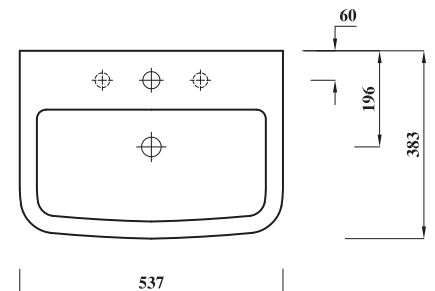

DESIGNER SERIES COLLECTION

DESIGNER SERIES 3 54CM BASIN

1TH

*Tap not included

Product Code	DS354BA1BX
Weight (Kg)	13.1
Material	Vitreous China
Tap holes	1
Fixings	Not included
Extras	Pedestal - DS3PEDBX, Semi-pedestal - DS3SEMIPEDBX, Bottle Trap - BOTRAPCH

All dimensions are approximate and subject to normal ceramic variation. Although every effort is made not to change the above product specification, Lecico reserve the right to do so without prior notification if necessary. *Against manufacturers defects. Full information on guarantees available upon request.