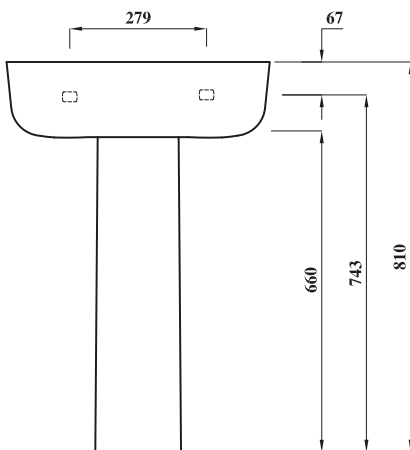

DESIGNER SERIES COLLECTION

DESIGNER SERIES 3 54CM BASIN

1TH

*Tap not included

Product Code	DS354BA1BX
Weight (Kg)	13.1
Material	Vitreous China
Tap holes	1
Fixings	Not included
Extras	Pedestal - DS3PEDBX, Semi-pedestal - DS3SEMIPEDBX, Bottle Trap - BOTRAPCH

Key features:

- CE Compliant
- Chrome effect overflow ring
- Modern design
- Internal overflow
- Lifetime ceramic guarantee*

Description:

Clean simple lines not only look strikingly modern, they're just so much easier to keep clean. With no nooks and crannies to hide dirt, this range will make an attractive addition to any family bathroom.

All dimensions are approximate and subject to normal ceramic variation. Although every effort is made not to change the above product specification, Lecico reserve the right to do so without prior notification if necessary. *Against manufacturers defects. Full information on guarantees available upon request.