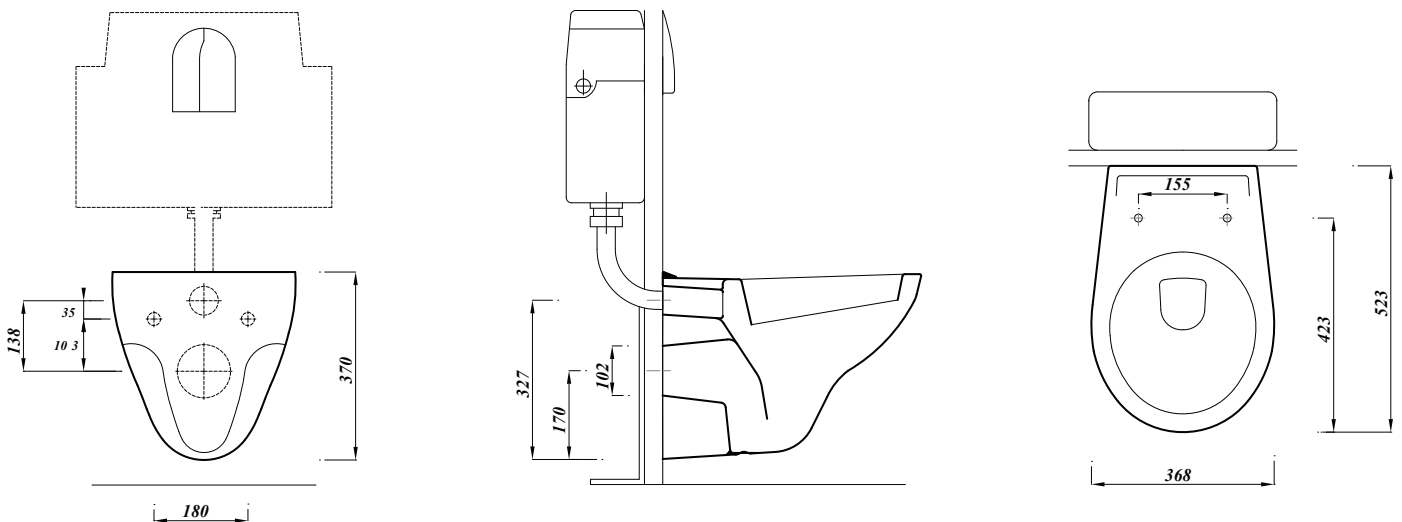

ATLAS PROFESSIONAL COLLECTION

GEO WALL HUNG PAN

Product Code	GEOHWHP
Outlet	Horizontal
Weight (Kg)	15.95
Fixing kit included	No
Material	Vitreous China
Flushing Volume (Ltr)	6/4 - Adjustable down to 4/2.6
Suitable Soft close Seat	STWHSCUNP
Tall cistern frame	FRAMELSIAM2PT
Short cistern frame	FRAMATPRO790

Key features:

- CE Compliant
- Modern compact design
- Lifetime ceramic guarantee*

Description:

Representing the perfect fusion of style and uncompromising functionality this wall hung pan is at home in commercial or domestic settings. It is possible to use fixing brackets (BRACKWHKIT) and a concealed cistern instead of a frame. Standard seat available: STWHSSUNP

All dimensions are approximate and subject to normal ceramic variation. Although every effort is made not to change the above product specification, Lecico reserve the right to do so without prior notification if necessary. *Against manufacturers defects. Full information on guarantees available upon request.