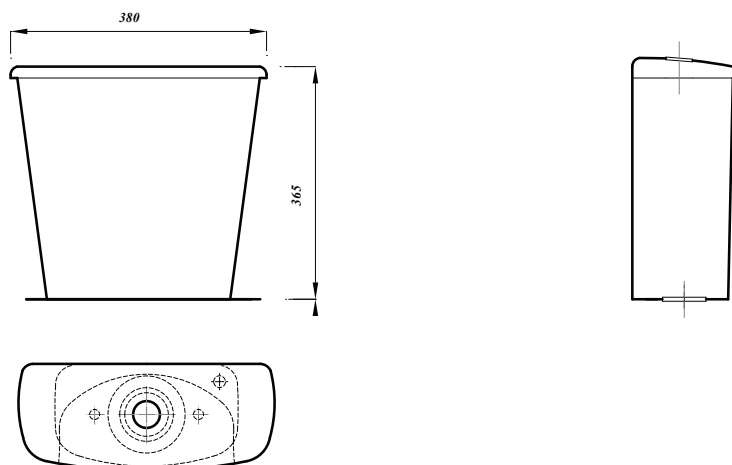

## SMOOTH BOTTOM INLET CLOSE COUPLED PUSH BUTTON CISTERN

Product Code	ASWHSMCIPB
Flushing Volume (Ltr)	6/4 - adjustable down to 4/2.6
Weight (Kg)	9.9
Cistern fittings included	Yes
Pre-installed/Bagged	Pre-installed
Material	Vitreous China
Flushing Mechanism	Dual Flush Push Button
Inlet	RH Bottom Inlet

### Description:

A close coupled cistern with smooth lines featuring dual flush push button operation. This WC is designed to work on either 6/4 litres or 4/2.6 litres to aid in water saving.

All dimensions are approximate and subject to normal ceramic variation. Although every effort is made not to change the above product specification, Lecico reserve the right to do so without prior notification if necessary. Lifetime ceramic guarantee against manufacturers defects. Full information on guarantees available upon request.