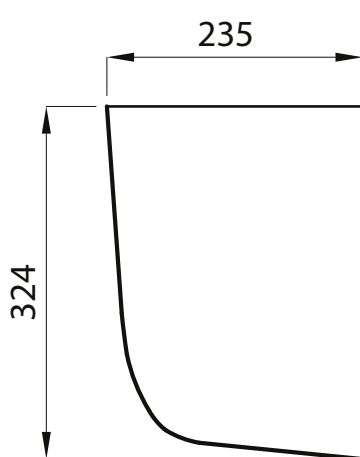

DESIGNER SERIES COLLECTION

DESIGNER SERIES 3 SEMI PEDESTAL

Product Code	DS3SEMIPEDBX
Weight (Kg)	7.4
Material	Ceramic

Key features:

- Semi Pedestal
- Ideal for hiding pipework
- Lifetime ceramic guarantee*

Description:

From our Designer Series Three is a semi pedestal which helps to hide pipework. With no nooks and crannies to hide dirt, this range will make an attractive addition to any family bathroom.