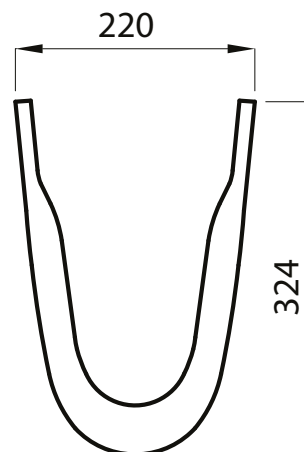

DESIGNER SERIES COLLECTION

DESIGNER SERIES 3 SEMI PEDESTAL

Product Code	DS3SEMIPEDBX
Weight (Kg)	7.4
Material	Ceramic

Key features:

- Semi Pedestal
- Ideal for hiding pipework
- Lifetime ceramic guarantee*

Description:

From our Designer Series Three is a semi pedestal which helps to hide pipework. With no nooks and crannies to hide dirt, this range will make an attractive addition to any family bathroom.

All dimensions are approximate and subject to normal ceramic variation. Although every effort is made not to change the above product specification, Lecico reserve the right to do so without prior notification if necessary. *Against manufacturers defects. Full information on guarantees available upon request.