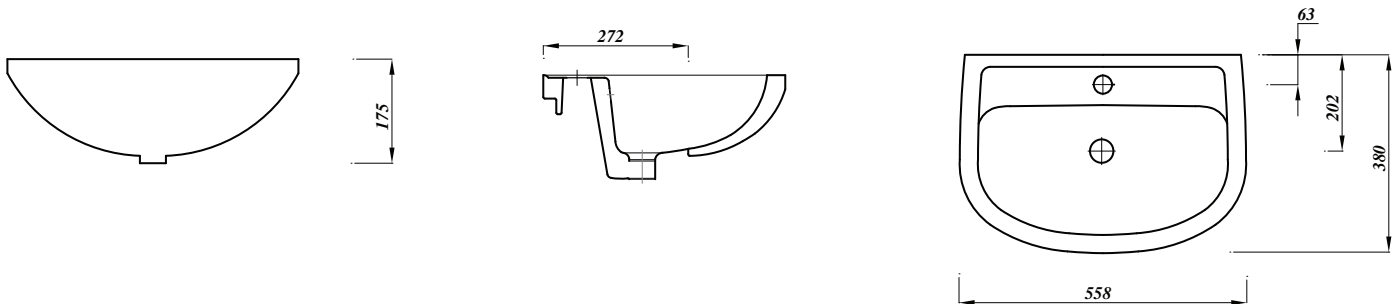

ATLAS PROFESSIONAL COLLECTION

GEO 55CM SEMI-RECESSED BASIN

1TH

Product Code	GEOWHSR55BA1
Weight (Kg)	13.5
Material	Vitreous China
Tap holes	1
Fixings	Includes fixing brackets and cutting template
Extras	Bottle trap - BOTRAPCH / Waste - TPOPRNEW

Key features:

- CE Compliant
- Modern Design
- Internal overflow
- Chrome effect overflow ring
- Basin fits into 300mm deep furniture
- Lifetime ceramic guarantee*

Description:

Bathrooms that are short on space doesn't need to be short on style! This cleverly designed semi-recessed basin fits into a worktop or furniture to make great use of space. It's soft round shape makes it perfect for use with a square or round WC.

All dimensions are approximate and subject to normal ceramic variation. Although every effort is made not to change the above product specification, Lecico reserve the right to do so without prior notification if necessary. *Against manufacturers defects. Full information on guarantees available upon request.