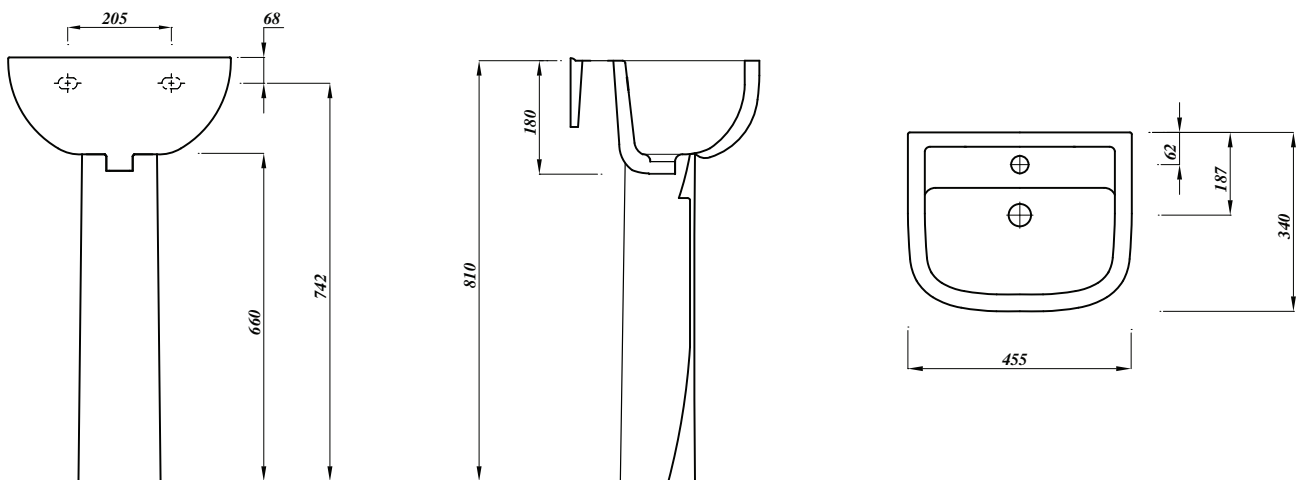

## GEO 45CM BASIN 1TH

<b>Product Code</b>	<b>GEOWH45BA1</b>
<b>Weight (Kg)</b>	10.8
<b>Material</b>	Vitreous China
<b>Tap holes</b>	1
<b>Fixings</b>	Bracket - BRACK / Fixing bolts - FBWB
<b>Extras</b>	Bottle trap - BOTRAPCH / Waste - TPOPRNEW
<b>Suitable Pedestal</b>	GEOWHPE
<b>Suitable Semi Pedestal</b>	MDWHSPE

### Description:

The basin represents the perfect fusion of style and uncompromising functionality.

All dimensions are approximate and subject to normal ceramic variation. Although every effort is made not to change the above product specification, Lecico reserve the right to do so without prior notification if necessary. \*Against manufacturers defects. Full information on guarantees available upon request.