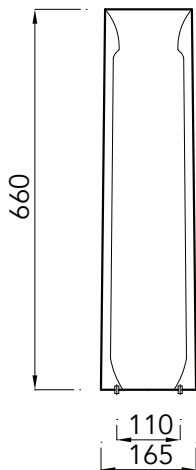

ATLAS PROFESSIONAL COLLECTION

GEO FULL PEDESTAL

Product Code	GEOWHPE
Weight (Kg)	8.2kg
Material	White Vitreous China

Key features:

- 660cm height
- Pedestal Only
- Lifetime ceramic guarantee*

Description:

The GEO pedestal is designed to match the Geo Basin range and hides the visible pipework.

All dimensions are approximate and subject to normal ceramic variation. Although every effort is made not to change the above product specification, Lecico reserve the right to do so without prior notification if necessary. *Against manufacturers defects. Full information on guarantees available upon request.