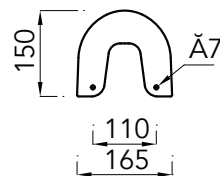

ATLAS PROFESSIONAL COLLECTION

GEO FULL PEDESTAL

Product Code	GEOWHPE
Weight (Kg)	8.2kg
Material	White Vitreous China

Key features:

- 660cm height
- Pedestal Only
- Lifetime ceramic guarantee*

Description:

The GEO pedestal is designed to match the Geo Basin range and hides the visible pipework.

All dimensions are approximate and subject to normal ceramic variation. Although every effort is made not to change the above product specification, Lecico reserve the right to do so without prior notification if necessary. *Against manufacturers defects. Full information on guarantees available upon request.