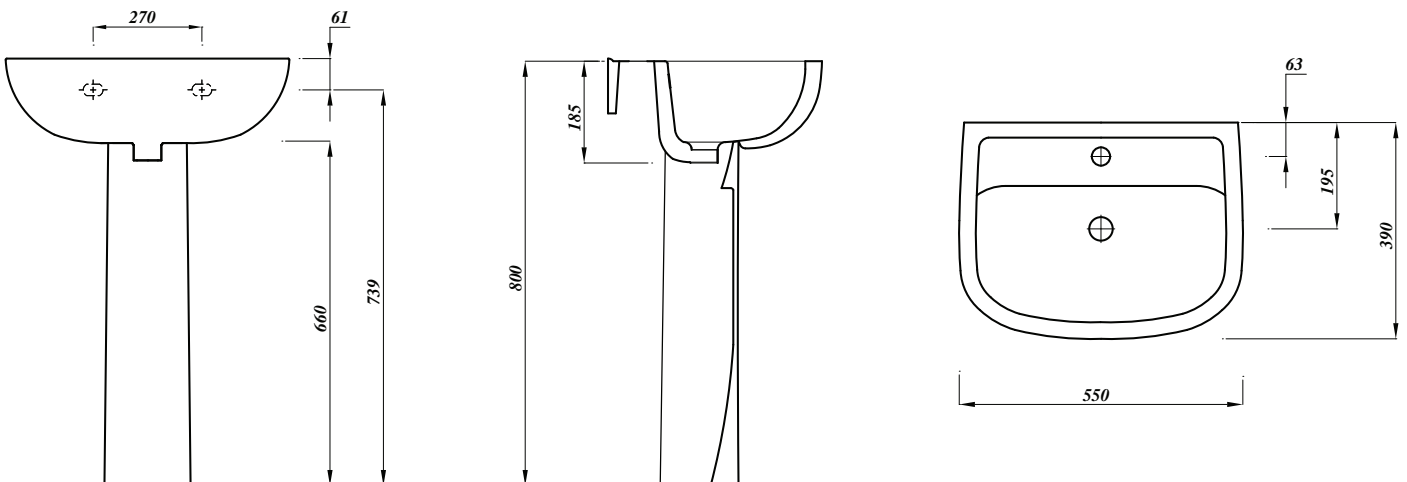

## GEO 55CM BASIN 1TH

<b>Product Code</b>	<b>GEOWH55BA1</b>
<b>Weight (Kg)</b>	13.3
<b>Material</b>	Vitreous China
<b>Tap holes</b>	1
<b>Fixings</b>	Bracket - BRACK / Fixing bolts - FBWB
<b>Extras</b>	Bottle trap - BOTRAPCH / Waste - TPOPRNEW
<b>Suitable Pedestal</b>	GEOWHPE
<b>Suitable Semi Pedestal</b>	MDWHSPE

### Description:

The basin represents the perfect fusion of style and uncompromising functionality.

All dimensions are approximate and subject to normal ceramic variation. Although every effort is made not to change the above product specification, Lecico reserve the right to do so without prior notification if necessary. \*Against manufacturers defects. Full information on guarantees available upon request.