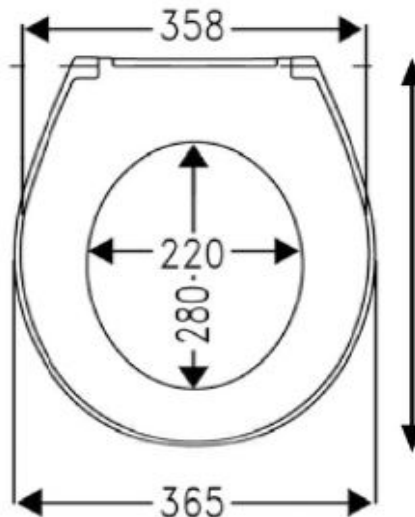

All dimensions are approximate and subject to variation. Although every effort is made not to change the above product specification, Lecico reserve the right to do so without prior notification if necessary. Full information on guarantees available upon request.