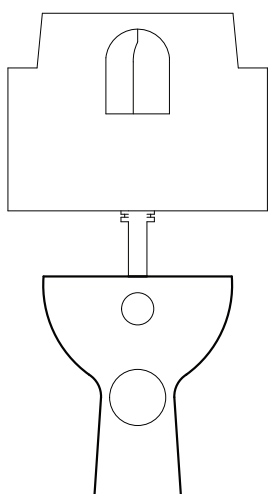

DESIGNER SERIES COLLECTION

DESIGNER SERIES 1 BACK TO WALL WC SET (SOFT CLOSE SEAT)

Product Code	DS1BTWSETSC
Outlet	Horizontal
Weight (Kg)	20
Fixing kit included	Yes
Material	Vitreous China
Flushing Volume (Ltr)	6/4
Suitable Lever Cisterns	BTWLEVCI - BTWPHACI
Suitable PB Cisterns	BTWPBCI - BTWCOMPACT2
Soft closed seat	Yes
Seat Fixing	Top Fix

Pack includes: DS1BTWBX - STWHDS1SC

*Cistern not included

Key features:

- CE Compliant
- Smooth modern design
- Soft close seat
- Easy to clean

Description

A smooth back to wall WC with a simplistic modern aesthetic. Family friendly and easy to clean. Standard seat available (STWHDS1STD) for DS1BTWSET