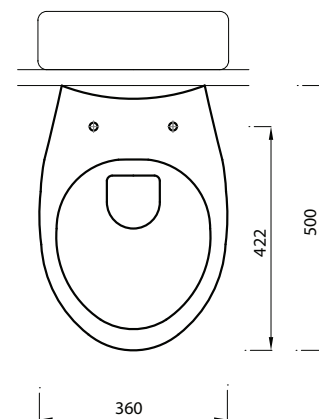

422

500

360

Special notes

Pan fixes to floor using side fixing bracket supplied with pan.

All dimensions are approximate and subject to normal ceramic variation. Although every effort is made not to change the above product specification, Lecico reserve the right to do so without prior notification if necessary. Lifetime ceramic guarantee Against manufacturers defects. Full information on guarantees available upon request.