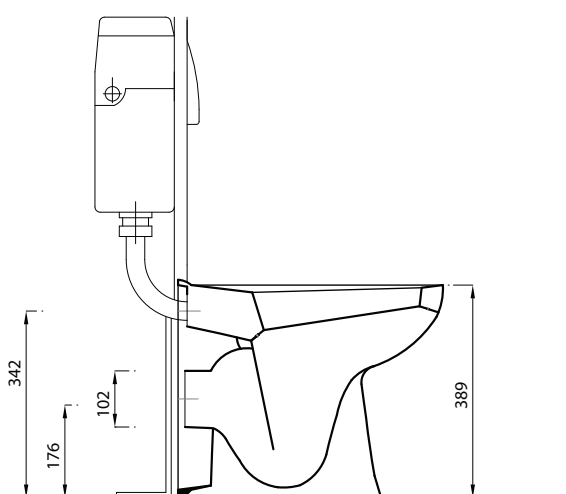

342

176

102

389