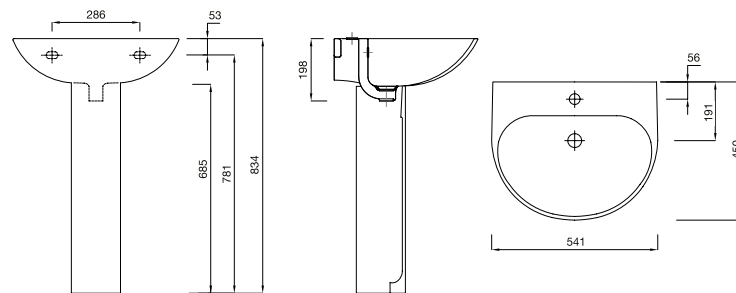

55cm Thin Lipped Square Basin