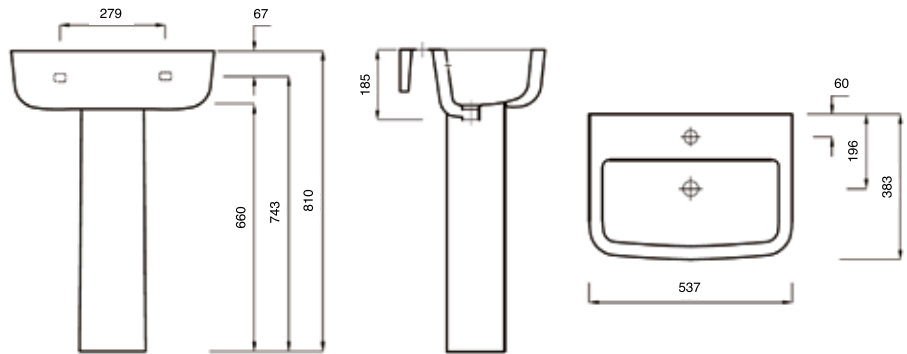

43cm Basin & Pedestal

54cm Basin & Pedestal

Metz

- EXG0396** Square Close Coupled WC Pan
- EXG0393** Close Coupled Cistern
- EXG0397** Square Wall Hung WC Pan

Square Close Coupled WC Pan

Square Wall Hung WC Pan