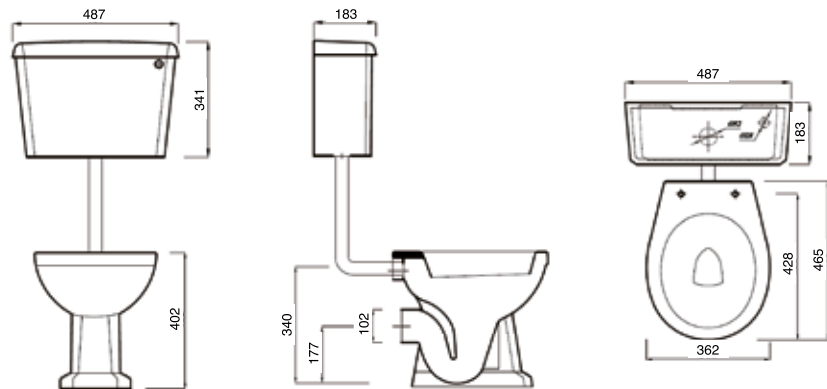

Close Coupled WC Pan & Cistern