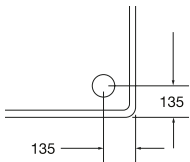

Quadrant Flat Top Shower Tray

45mm Stone Resin, Acrylic Capped.
Shower Waste, EXH0391, not included.
1 year warranty.

EXH0366	800 x 800mm	£131
EXH0367	900 x 900mm	£138
EXH0368	1000 x 800mm Offset Left Hand	£178
EXH0369	1000 x 800mm Offset Right Hand	£178
EXH0370	1200 x 800mm Offset Left Hand	£201
EXH0371	1200 x 800mm Offset Right Hand	£201
EXH0372	1200 x 900mm Offset Left Hand	£209
EXH0373	1200 x 900mm Offset Right Hand	£209

Accessories

EXH0388	Riser Kit for Square Shower Trays	£38
EXH0389	Riser Kit for Quadrant Shower Trays	£38
EXH0390	Extension Riser Kit	£38
EXH0391	90mm FastFlow Shower Waste	£19