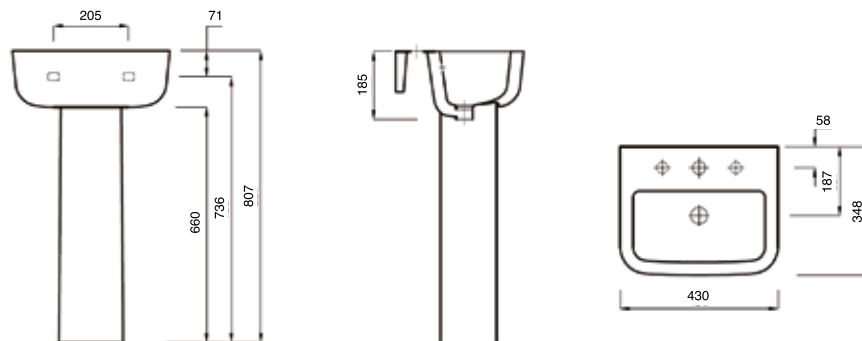

Odessa

- **EXG0387** 43cm 1th Basin
- **EXG0389** 54cm 1th Basin
- **EXG0394** Full Pedestal

43cm Basin & Pedestal