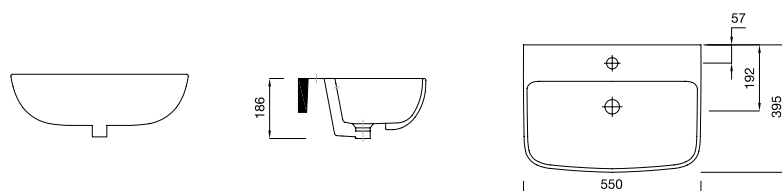

35cm Thin Lipped Square Basin

45cm Thin Lipped Square Basin

55cm Thin Lipped Square Basin

60cm Thin Lipped Square Basin

55cm Thin Lipped Square Semi Recessed Basin

Milano Square

- EXG0806** Close Coupled WC Pan
- EXG0807** Close Coupled Cistern
- EXG0808** Square Wall Hung WC Pan