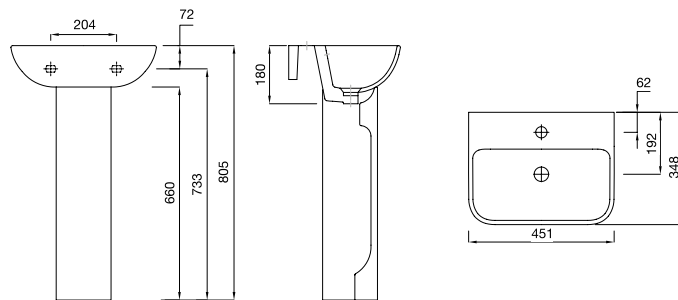

Close Coupled WC Pan

Wall Hung WC Pan

Back to Wall WC Pan

Milano Square

- EXG0800** Thin Lipped Square 35cm 1th Basin
- EXG0801** Thin Lipped Square 45cm 1th Basin
- EXG0802** Thin Lipped Square 55cm 1th Basin
- EXG0803** Thin Lipped Square 60cm 1th Basin
- EXG0805** Thin Lipped Square 55cm 1th Semi Recessed Basin
- EXG0804** Full Pedestal

35cm Thin Lipped Square Basin

45cm Thin Lipped Square Basin

55cm Thin Lipped Square Basin

60cm Thin Lipped Square Basin

55cm Thin Lipped Square Semi Recessed Basin

Milano Square

- EXG0806** Close Coupled WC Pan
- EXG0807** Close Coupled Cistern
- EXG0808** Square Wall Hung WC Pan