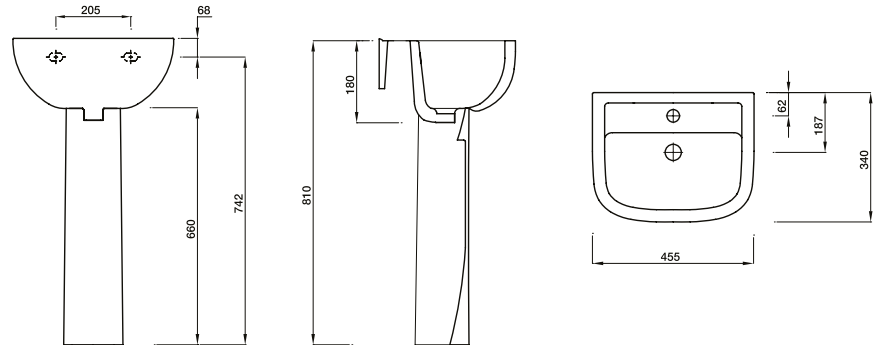

Torino

- **EXG0369** 45cm 1th Basin
- **EXG0371** 55cm 1th Basin
- **EXG0372** 55cm 2th Basin
- **EXG0377** 55cm 1th Semi Recessed Basin
- **EXG0375** Pedestal

45cm Basin & Pedestal