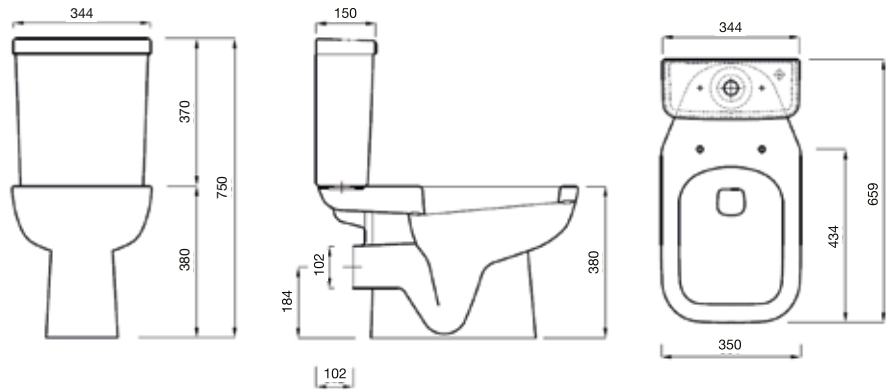

Milano Square

- **EXG0806** Close Coupled WC Pan
- **EXG0807** Close Coupled Cistern
- **EXG0808** Square Wall Hung WC Pan

Close Coupled WC Pan & Cistern