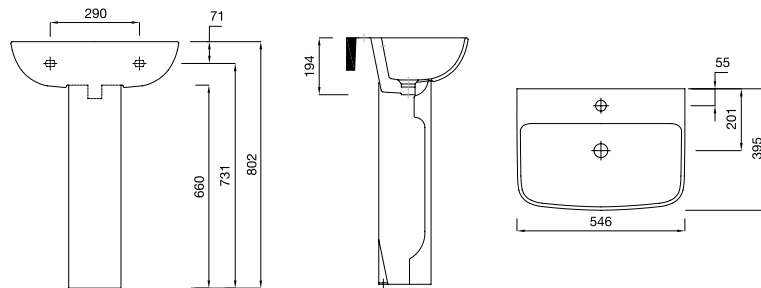

55cm Thin Lipped Square Basin