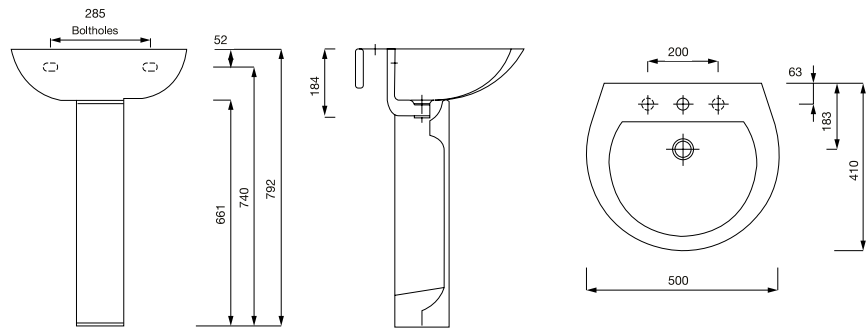

50cm Basin & Pedestal