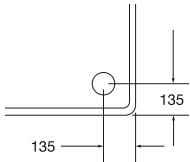

EXH0205	Outward Opening 835mm Wide	£295
EXH0206	Right Handed Hinged 835mm Wide	£474
EXH0207	Left Handed Hinged 835mm Wide	£474

Shower Trays

Square Flat Top Shower Tray

45mm Stone Resin, Acrylic Capped.
Shower Waste, EXH0391, not included.
1 year warranty.