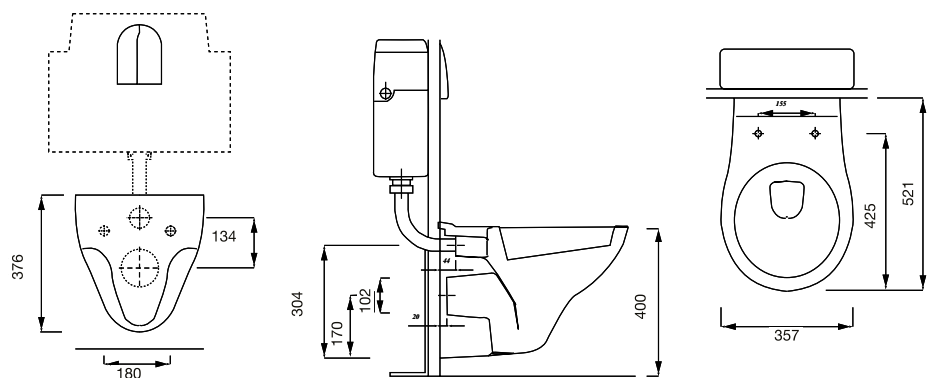

Close Coupled WC Pan & Cistern

Back to Wall WC Pan

Rimless Wall Hung WC Pan

Wall Hung WC Pan

Mostar

- EXG0400** 53cm 2th Wash Basin
- EXG0405** Pedestal
- EXG0401** Close Coupled WC Pan
- EXG0402** Lever Operated Close Coupled Cistern
- EXG0403** Mostar Low Level Lever Operated Cistern
- EXG0404** Mostar Low Level Pan
- EXG0406** Mostar Low Level Lever Pipe Work
- EXG0421** Back to Wall WC