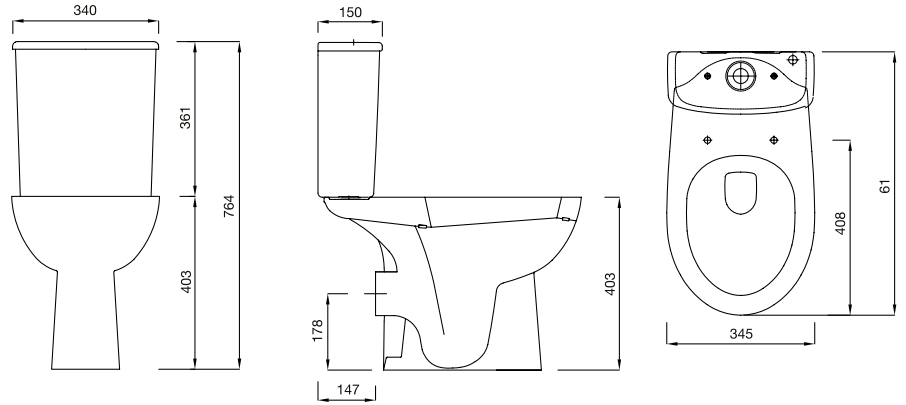

Milano Round

- **EXG0816** Close Coupled WC Pan
- **EXG0807** Close Coupled Cistern
- **EXG0817** Back to Wall WC Pan
- **EXG0819** Wall Hung WC Pan
- **EXG0820** Rimless Wall Hung Pan

Close Coupled WC Pan & Cistern