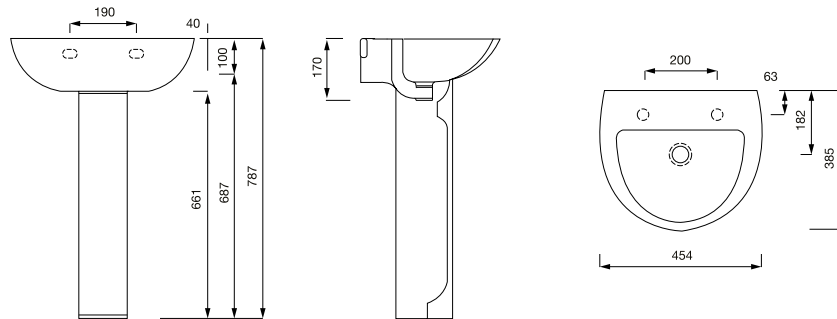

Toulon

- **EXG0300** 45cm 1th Basin & Pedestal
- **EXG0301** 45cm 2th Basin & Pedestal
- **EXG0302** 50cm 1th Basin & Pedestal
- **EXG0303** 50cm 2th Basin & Pedestal
- **EXG0338** 55cm 1th Basin & Pedestal
- **EXG0339** 55cm 2th Basin & Pedestal

45cm Basin & Pedestal