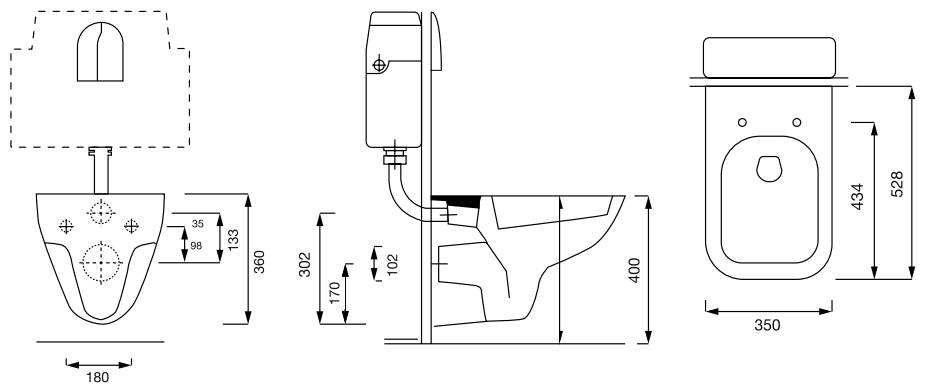

Wall Hung WC Pan