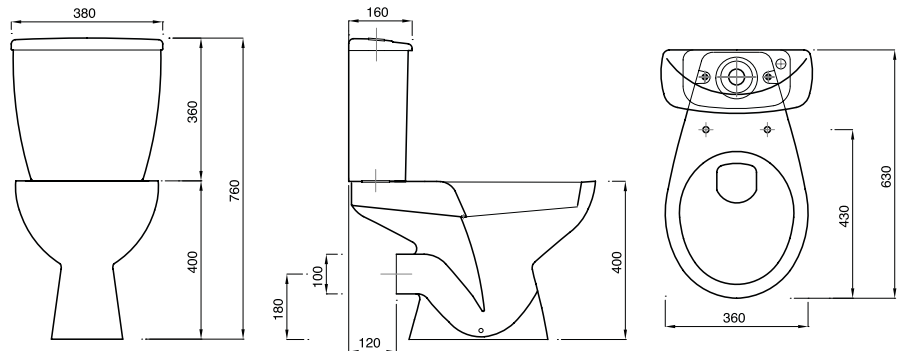

45cm Basin & Pedestal

50cm Basin & Pedestal

55cm Basin & Pedestal

Toulon

- EXG0385** WC Pan & Cistern
- EXG0418** Back to Wall WC

WC Pan & Cistern

Back to Wall WC

Torino