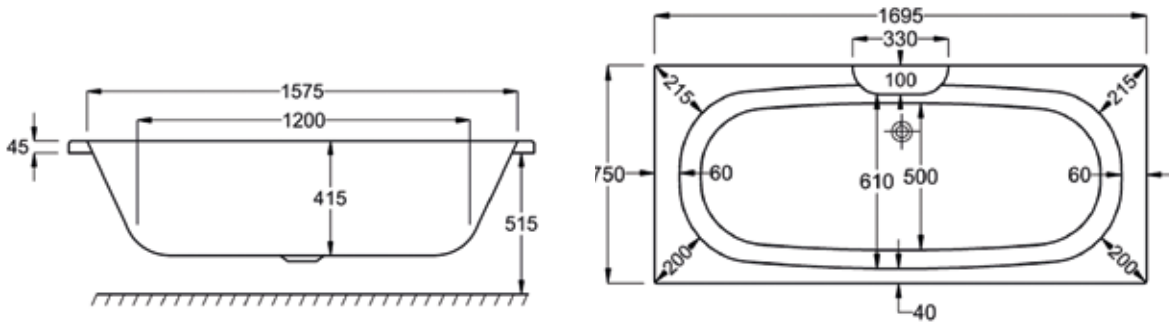

Technical

Baths

Bayonne 1700 x 750mm Double End