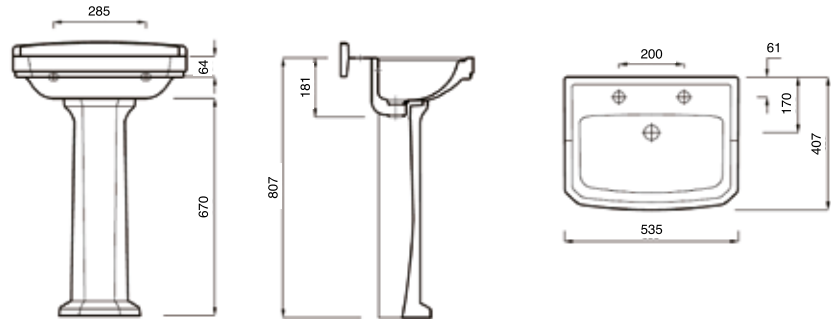

Mostar

- **EXG0400** 53cm 2th Wash Basin
- **EXG0405** Pedestal
- **EXG0401** Close Coupled WC Pan
- **EXG0402** Lever Operated Close Coupled Cistern
- **EXG0403** Mostar Low Level Lever Operated Cistern
- **EXG0404** Mostar Low Level Pan
- **EXG0406** Mostar Low Level Lever Pipe Work
- **EXG0421** Back to Wall WC

53cm Wash Basin & Pedestal