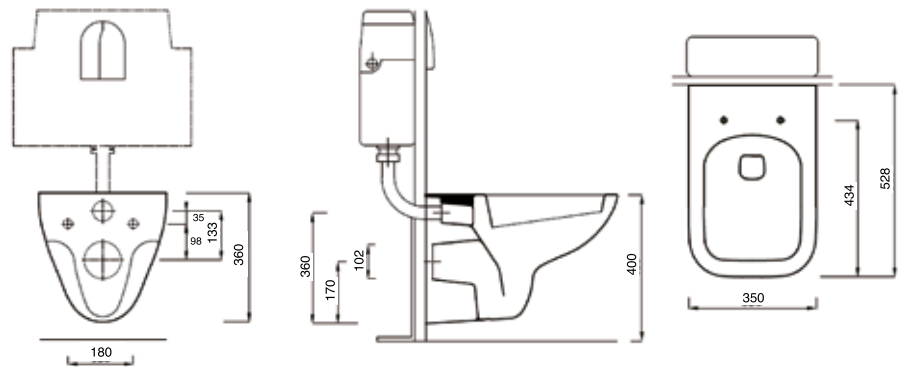

43cm Basin & Pedestal

54cm Basin & Pedestal

Metz

- EXG0396** Square Close Coupled WC Pan
- EXG0393** Close Coupled Cistern
- EXG0397** Square Wall Hung WC Pan

Square Close Coupled WC Pan

Square Wall Hung WC Pan