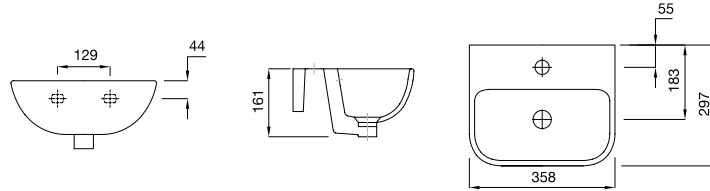

Milano Square

- **EXG0800** Thin Lipped Square 35cm 1th Basin
- **EXG0801** Thin Lipped Square 45cm 1th Basin
- **EXG0802** Thin Lipped Square 55cm 1th Basin
- **EXG0803** Thin Lipped Square 60cm 1th Basin
- **EXG0805** Thin Lipped Square 55cm 1th Semi Recessed Basin
- **EXG0804** Full Pedestal

35cm Thin Lipped Square Basin