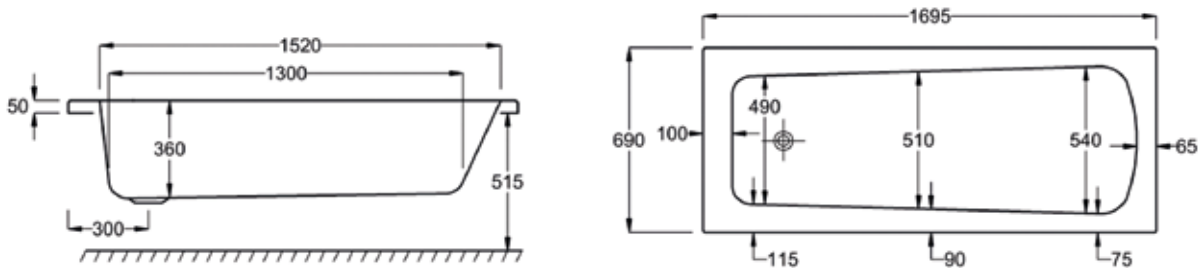

Technical

Baths

Elda 1700 x 700mm