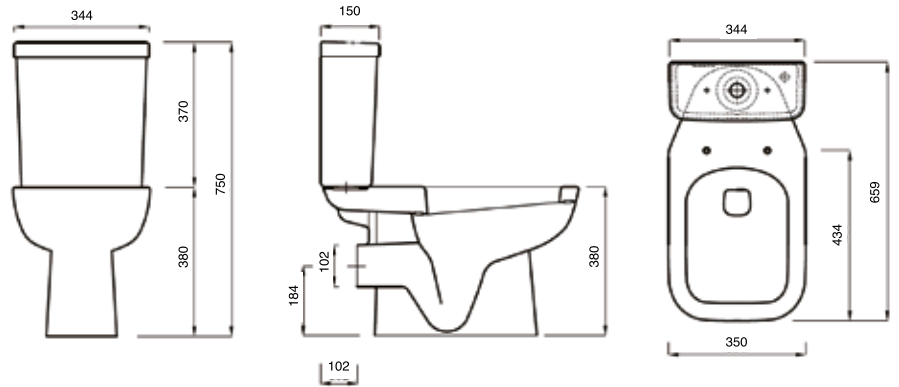

43cm Basin & Pedestal

54cm Basin & Pedestal

Metz

- EXG0396** Square Close Coupled WC Pan
- EXG0393** Close Coupled Cistern
- EXG0397** Square Wall Hung WC Pan

Square Close Coupled WC Pan

Square Wall Hung WC Pan

Odessa

- EXG0387** 43cm 1th Basin
- EXG0389** 54cm 1th Basin
- EXG0394** Full Pedestal

43cm Basin & Pedestal

54cm Basin & Pedestal

Odessa

- EXG0407** Close Coupled WC Pan
- EXG0408** Close Coupled Cistern
- EXG0337** Back to Wall WC Pan
- EXG0336** Wall Hung WC Pan

Close Coupled WC Pan

Wall Hung WC Pan

Back to Wall WC Pan

Milano Square

- EXG0800** Thin Lipped Square 35cm 1th Basin
- EXG0801** Thin Lipped Square 45cm 1th Basin
- EXG0802** Thin Lipped Square 55cm 1th Basin
- EXG0803** Thin Lipped Square 60cm 1th Basin
- EXG0805** Thin Lipped Square 55cm 1th Semi Recessed Basin
- EXG0804** Full Pedestal