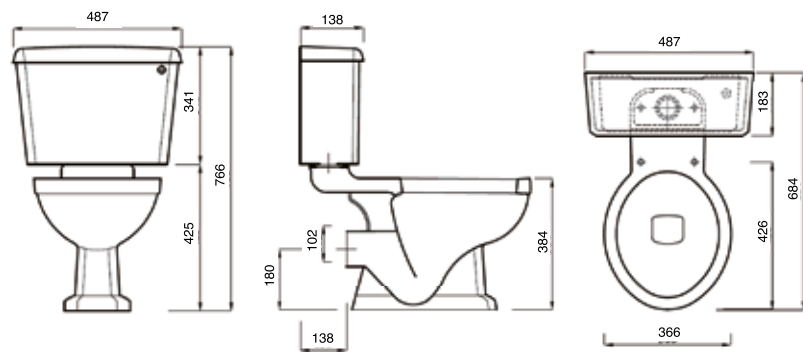

Close Coupled Low Level WC Pan & Cistern