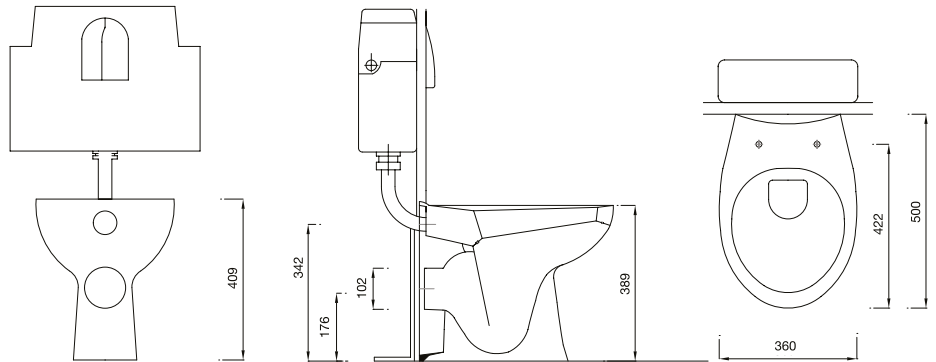

45cm Basin & Pedestal

50cm Basin & Pedestal

55cm Basin & Pedestal

Toulon

- EXG0385** WC Pan & Cistern
- EXG0418** Back to Wall WC

WC Pan & Cistern

Back to Wall WC

Torino