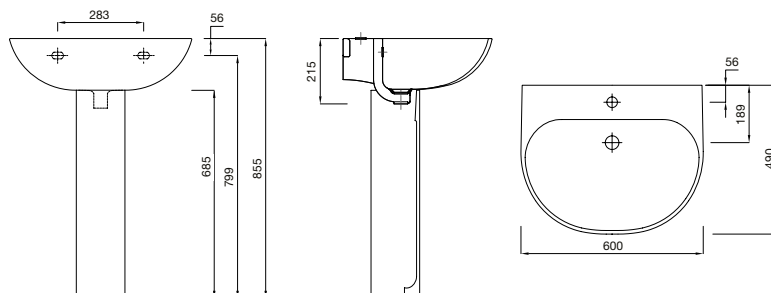

35cm Thin Lipped Square Basin

45cm Thin Lipped Square Basin

55cm Thin Lipped Square Basin

60cm Thin Lipped Square Basin

55cm Thin Lipped Square Semi Recessed Basin

Milano Round

- EXG0816** Close Coupled WC Pan
- EXG0807** Close Coupled Cistern
- EXG0817** Back to Wall WC Pan
- EXG0819** Wall Hung WC Pan
- EXG0820** Rimless Wall Hung Pan