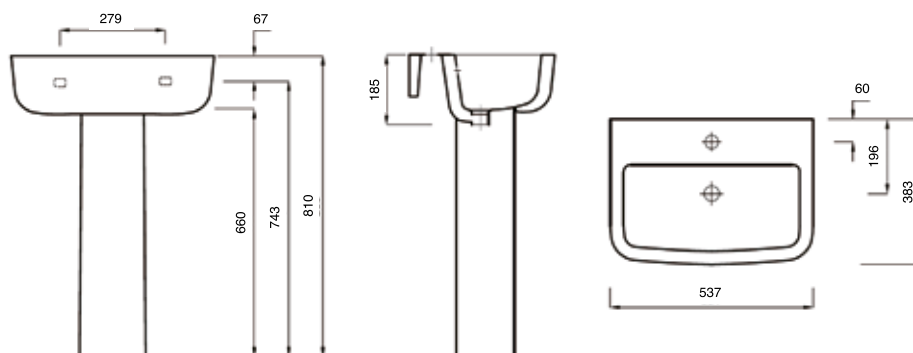

54cm Basin & Pedestal