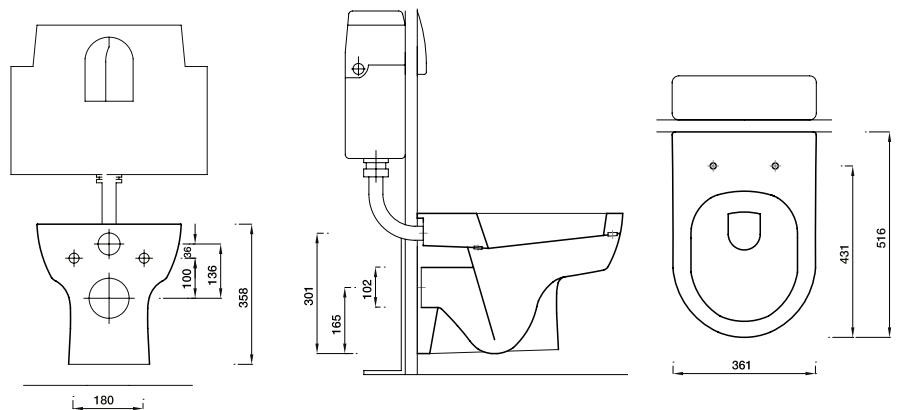

Odessa

- EXG0387** 43cm 1th Basin
- EXG0389** 54cm 1th Basin
- EXG0394** Full Pedestal

43cm Basin & Pedestal

54cm Basin & Pedestal

Odessa

- EXG0407** Close Coupled WC Pan
- EXG0408** Close Coupled Cistern
- EXG0337** Back to Wall WC Pan
- EXG0336** Wall Hung WC Pan

Close Coupled WC Pan

Wall Hung WC Pan

Back to Wall WC Pan

Milano Square

- EXG0800** Thin Lipped Square 35cm 1th Basin
- EXG0801** Thin Lipped Square 45cm 1th Basin
- EXG0802** Thin Lipped Square 55cm 1th Basin
- EXG0803** Thin Lipped Square 60cm 1th Basin
- EXG0805** Thin Lipped Square 55cm 1th Semi Recessed Basin
- EXG0804** Full Pedestal