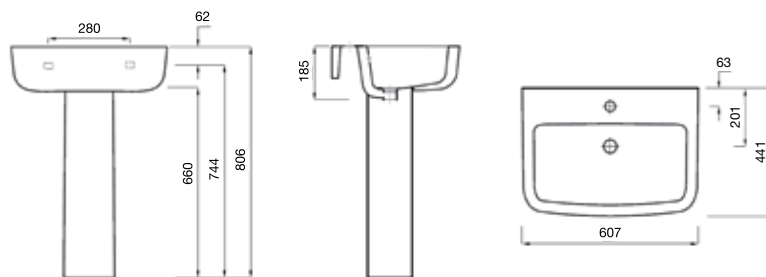

35cm Thin Lipped Square Basin

45cm Thin Lipped Square Basin

55cm Thin Lipped Square Basin

60cm Thin Lipped Square Basin

55cm Thin Lipped Square Semi Recessed Basin

Milano Square

- EXG0806** Close Coupled WC Pan
- EXG0807** Close Coupled Cistern
- EXG0808** Square Wall Hung WC Pan