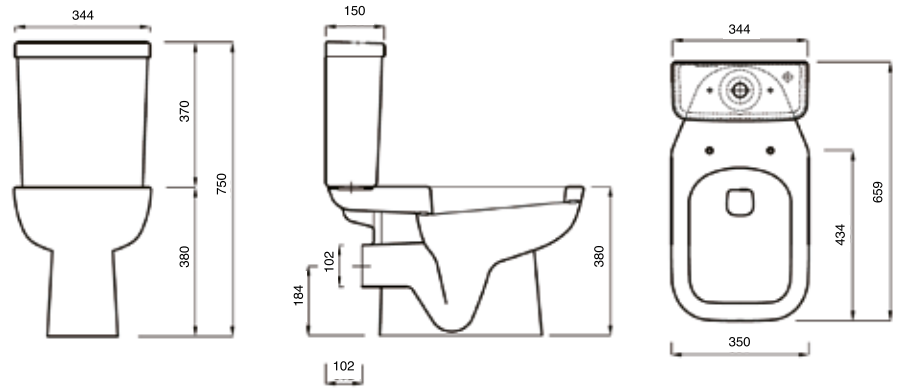

43cm Basin & Pedestal

54cm Basin & Pedestal

Metz

- EXG0396** Square Close Coupled WC Pan
- EXG0393** Close Coupled Cistern
- EXG0397** Square Wall Hung WC Pan

Square Close Coupled WC Pan

Square Wall Hung WC Pan