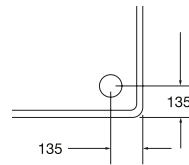

Rectangular Flat Top Shower Tray

45mm Stone Resin, Acrylic Capped.
Shower Waste, EXH0391, not included.
1 year warranty

EXH0352	900 x 760mm	£134
EXH0354	1000 x 760mm	£156
EXH0355	1000 x 800mm	£157
EXH0356	1000 x 900mm	£172
EXH0357	1100 x 800mm	£180
EXH0358	1200 x 760mm	£178
EXH0359	1200 x 800mm	£191
EXH0360	1200 x 900mm	£198
EXH0361	1400 x 800mm	£258
EXH0362	1400 x 900mm	£295
EXH0363	1700 x 700mm	£342
EXH0364	1700 x 760mm	£342
EXH0365	1700 x 800mm	£365