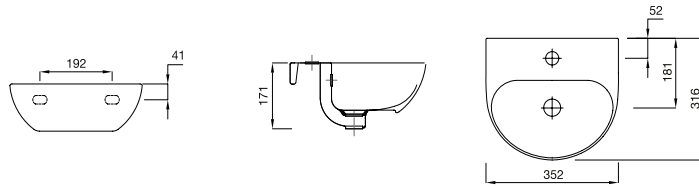

Milano Round

- **EXG0810** Thin Lipped Round 35cm 1th Basin
- **EXG0811** Thin Lipped Round 45cm 1th Basin
- **EXG0812** Thin Lipped Round 55cm 1th Basin
- **EXG0813** Thin Lipped Round 60cm 1th Basin
- **EXG0814** Thin Lipped Square 55cm 1th Semi Recessed Basin
- **EXG0815** Full Pedestal

35cm Thin Lipped Square Basin