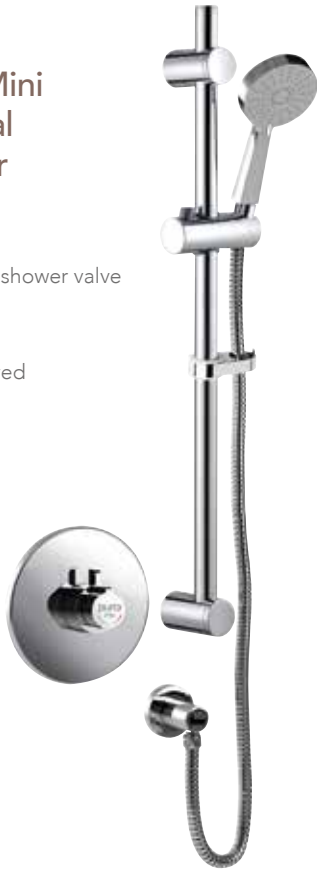

£159

Thermostatic Bath/ Shower Mixer with Deck Mounting Legs & Flexible Riser Kit

- 5 year warranty
- Anti-scald technology
- WRAS & TMV2 approved

EXG0228

Thermostatic Bath/
Shower Mixer with
Deck Mounting Legs
& Flexible Riser Kit

£242

Thermostatic Concealed Shower & Kit

- 5 year warranty
- Anti-scald technology
- Single function handset
- WRAS approved

EXG0223

Thermostatic Shower
Mixer & Kit

£251

Thermostatic Mini Concentric Dual Control Shower Valve & Kit

- Exposed & concealed shower valve
- Anti-scald technology
- Eco air handset
- WRAS & TMV2 approved

EXG0029

Thermostatic Mini Concentric Dual Control Shower

£311

Safe Touch Round Thermostatic Bar Shower Valve & Kit

- Dual outlet
- Anti-scald technology
- TMV2 & WRAS approved

EXG0225

Safe Touch Round Thermostatic Bar Shower Valve & Kit

£388

Safe Touch Square Thermostatic Bar Shower Valve & Kit

- Dual outlet
- Anti-scald technology
- TMV2 & WRAS approved