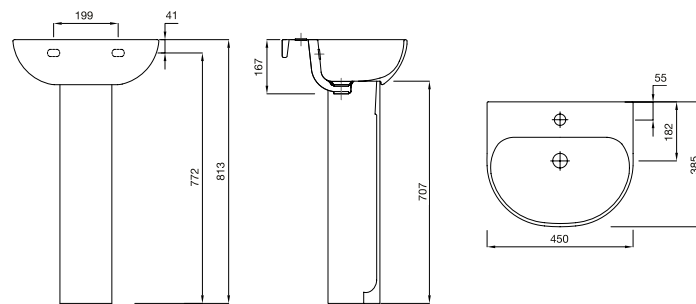

45cm Thin Lipped Square Basin