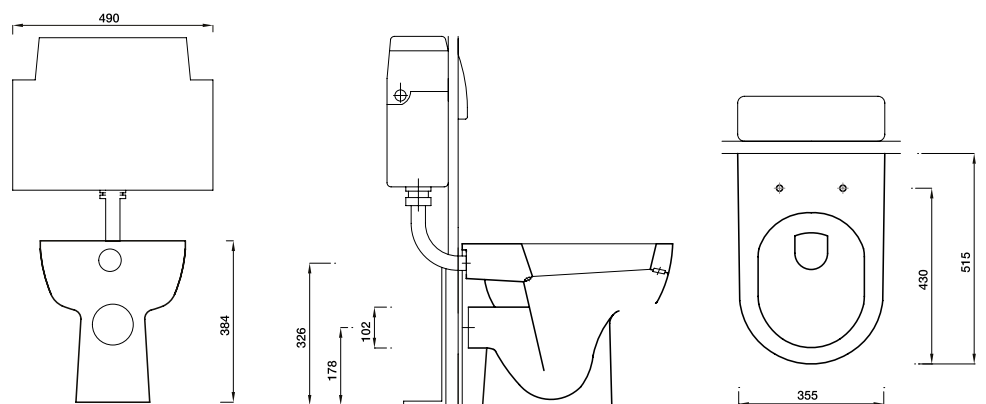

Close Coupled WC Pan

Wall Hung WC Pan

Back to Wall WC Pan

Milano Square

- EXG0800** Thin Lipped Square 35cm 1th Basin
- EXG0801** Thin Lipped Square 45cm 1th Basin
- EXG0802** Thin Lipped Square 55cm 1th Basin
- EXG0803** Thin Lipped Square 60cm 1th Basin
- EXG0805** Thin Lipped Square 55cm 1th Semi Recessed Basin
- EXG0804** Full Pedestal