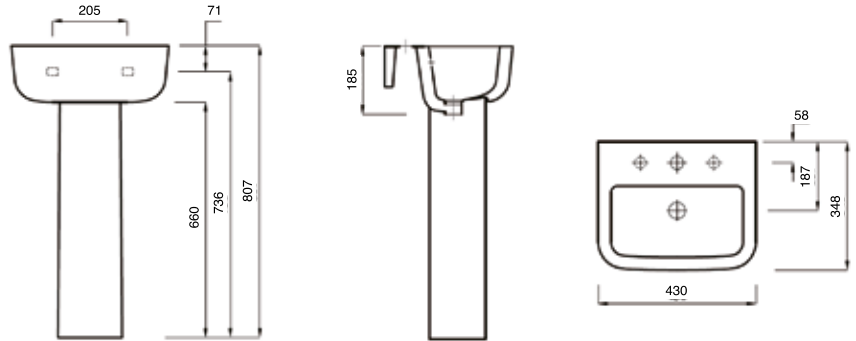

43cm Basin & Pedestal

54cm Basin & Pedestal

Metz

- EXG0396** Square Close Coupled WC Pan
- EXG0393** Close Coupled Cistern
- EXG0397** Square Wall Hung WC Pan

Square Close Coupled WC Pan

Square Wall Hung WC Pan