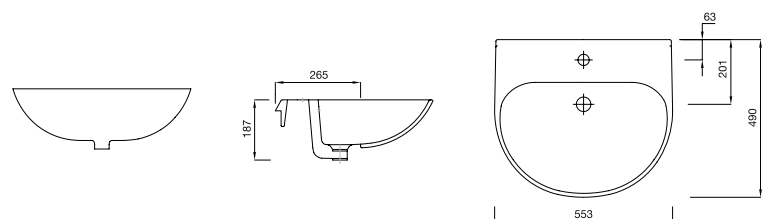

35cm Thin Lipped Square Basin

45cm Thin Lipped Square Basin

55cm Thin Lipped Square Basin

60cm Thin Lipped Square Basin

55cm Thin Lipped Square Semi Recessed Basin

Milano Round

- EXG0816** Close Coupled WC Pan
- EXG0807** Close Coupled Cistern
- EXG0817** Back to Wall WC Pan
- EXG0819** Wall Hung WC Pan
- EXG0820** Rimless Wall Hung Pan