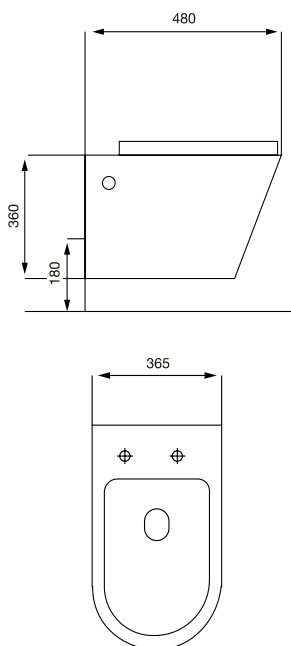

Rimless Wall Hung WC Pan