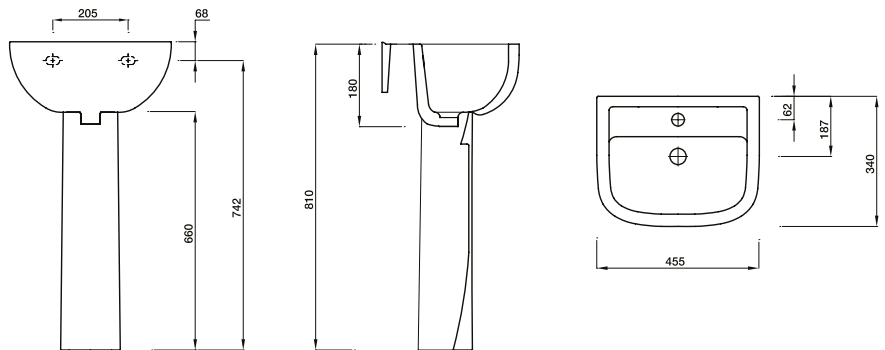

55cm Basin & Pedestal