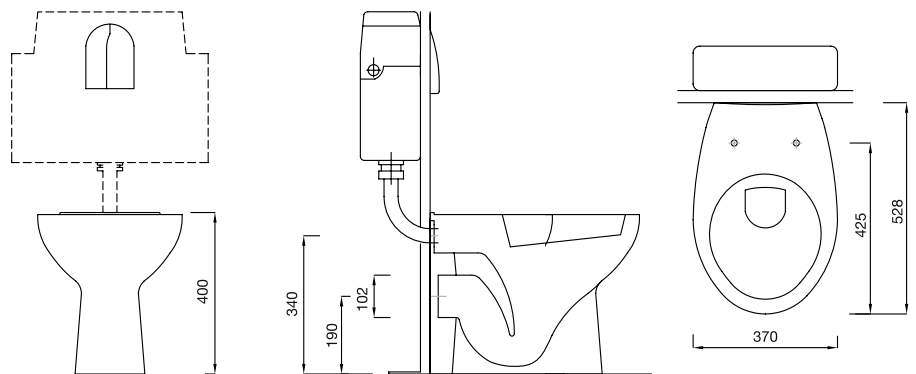

Back to Wall WC Pan