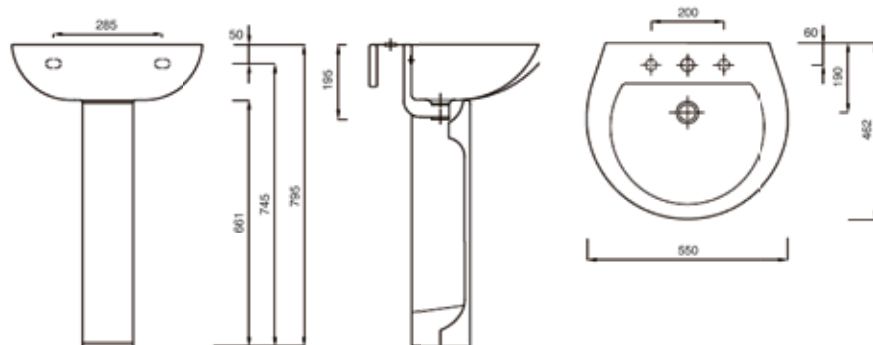

55cm Basin & Pedestal