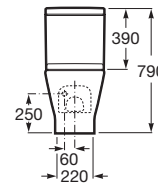

THE GAP

Dual flush 4,5/3L WC cistern complete with bottom inlet

DIMENSIONS

Length 360 mm.  
Width 150 mm.  
Height 390 mm.

COLOURS AND FINISHES

TECHNICAL DRAWINGS

FEATURES

Water inlet position: Bottom left

Flushing type

Flushing type: Dual flush 4.5/3 litres

**COMPATIBLE WITH**

**SQUARE - Comfort height  
back to wall vitreous china  
close-coupled WC with dual  
outlet**

**34247C..U**