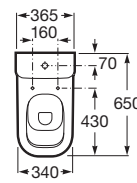

THE GAP

Dual flush 4,5/3L WC cistern complete with bottom inlet

DIMENSIONS

Length 360 mm.  
Width 150 mm.  
Height 390 mm.

COLOURS AND FINISHES

TECHNICAL DRAWINGS

FEATURES

Water inlet position: Bottom left

Flushing type

Flushing type: Dual flush 4.5/3 litres

**COMPATIBLE WITH**

**SQUARE - Comfort height  
back to wall vitreous china  
close-coupled WC with dual  
outlet**

**34247C..U**