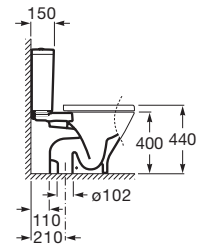

THE GAP

Dual flush 4,5/3L WC cistern complete with bottom inlet

DIMENSIONS

Length 360 mm.  
Width 150 mm.  
Height 390 mm.

COLOURS AND FINISHES

TECHNICAL DRAWINGS

FEATURES

Water inlet position: Bottom left

Flushing type

Flushing type: Dual flush 4.5/3 litres

**COMPATIBLE WITH**

**SQUARE - Comfort height  
back to wall vitreous china  
close-coupled WC with dual  
outlet**

**34247C..U**