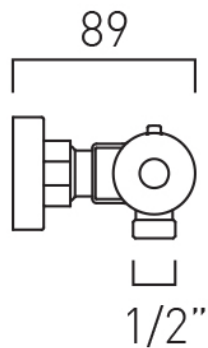

# TECHNICAL DRAWING

COLLECTION: SIRKEL

PRODUCT CODE: AX-SIR-149T-CP