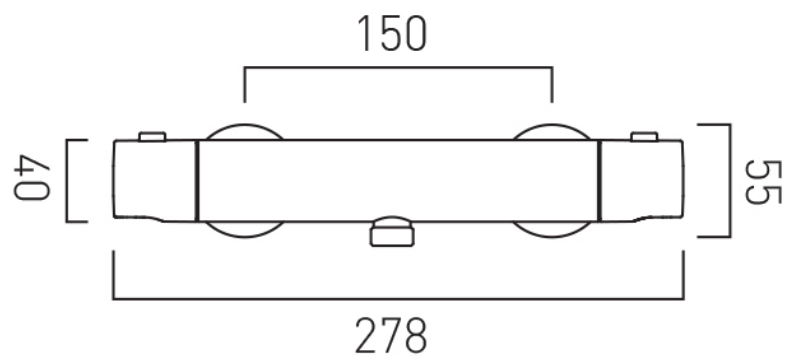

# TECHNICAL DRAWING

COLLECTION: SIRKEL

PRODUCT CODE: AX-SIR-149T-CP