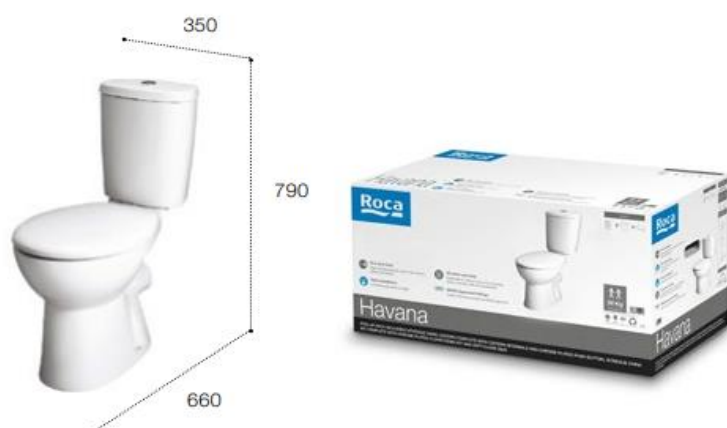

HAVANA TOILET PICK UP PACK

The Roca Primary Collection offers a range of attractive, functional and affordable bathroom solutions that are ideal for your next bathroom project. Without compromising on quality you can choose from a selection of toilets, basins, baths, bathroom furniture, taps, and installation systems to create your own unique style.

Colours and finishes

How to obtain the reference number

Replace the “..” with the desired finish code from the list below

00 White

Dimensions

Length: 660mm
Width: 350mm
Height: 790mm
Weight: 48kg