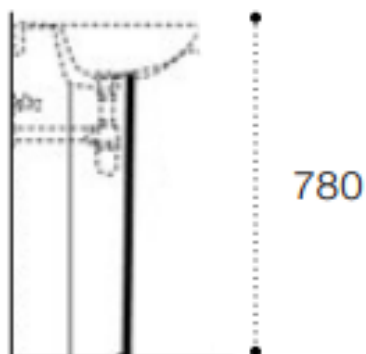

HAVANA FULL CLOAKROOM PEDESTAL WHITE

The Roca Primary Collection offers a range of attractive, functional and affordable bathroom solutions that are ideal for your next bathroom project. Without compromising on quality you can choose from a selection of toilets, basins, baths, bathroom furniture, taps, and installation systems to create your own unique style.

Colours and finishes

How to obtain the reference number

Replace the “.” with the desired finish code from the list below

00 White

Dimensions

Length: 140mm
Width: 130mm
Height: 780mm
Weight: 6kg