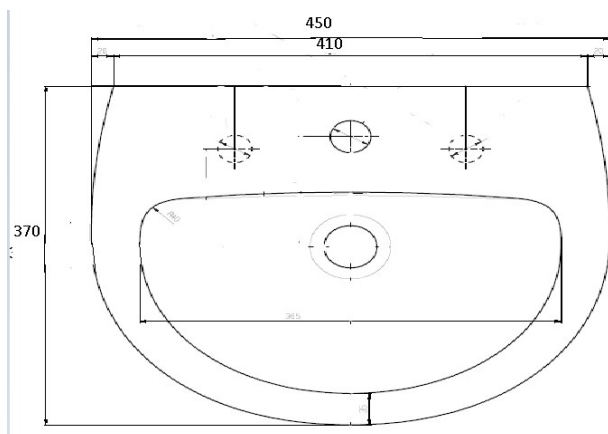

### Vitreous China 450 Cloakroom Basin

#### Code

**1 Tap hole** 327403001

**2 Tap hole** 327403002

Tap hole configuration: 1 /2tap hole with overflow

Installation type: Wall-hung WB

- Color: White  00 White
- Weight: 9.2kg

#### Dimensions

Depth: 370mm

Width: 450mm

Height: 126mm