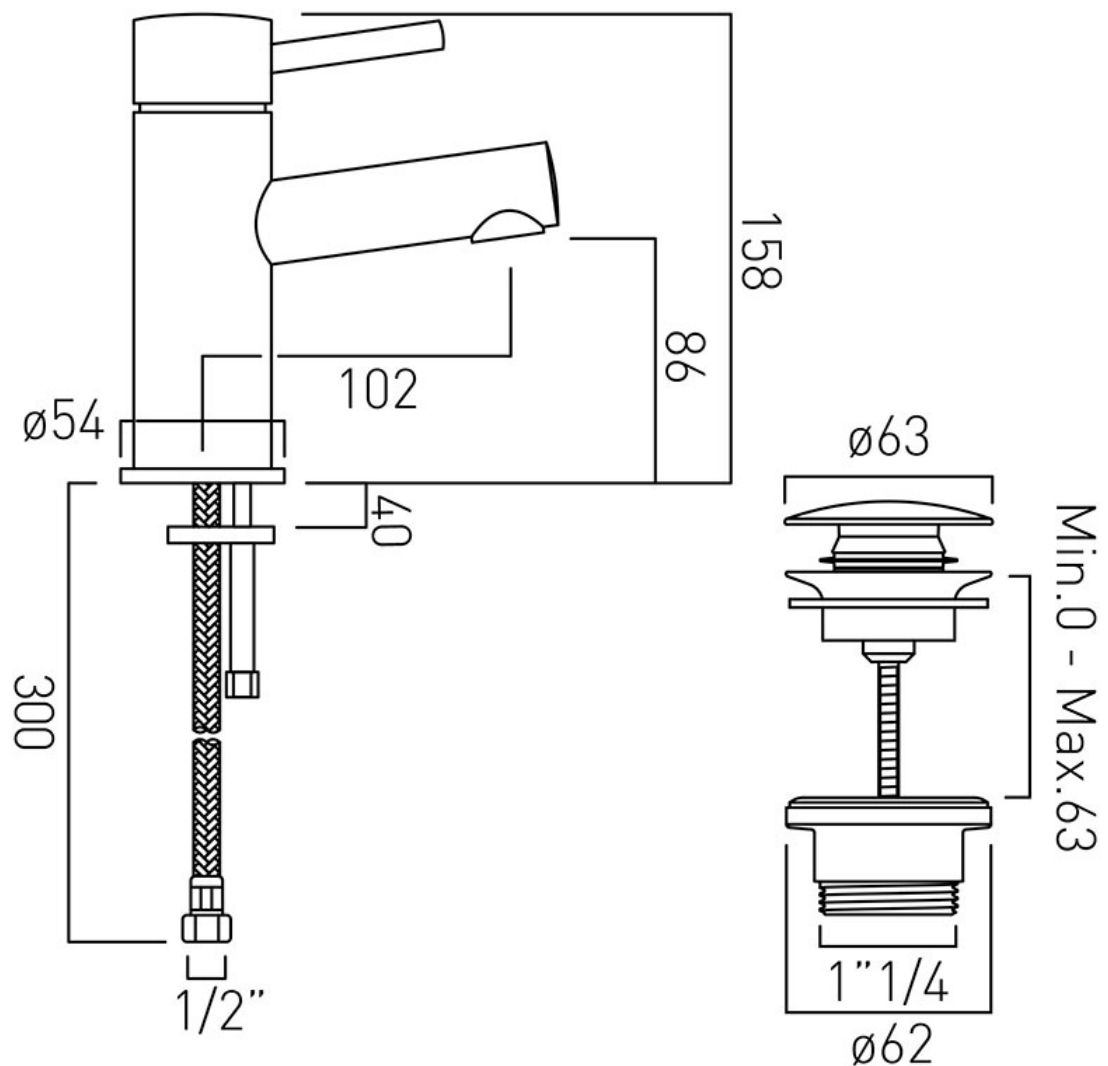

SPECIFICATION SHEET

COLLECTION: ZOO

PRODUCT CODE: ZOO-100F/CC-C/P

DESCRIPTION:

mono basin mixer
single lever
deck mounted
smooth bodied
with universal basin waste
with water flow aerator
ceramic cartridge CAR-K40A
deck mount drill hole diameter 35mm
minimum operating pressure 0.2 bar LP

FINISH:

Chrome

FLOW REGULATOR:

FR-100/5-PLA

MINIMUM OPERATING PRESSURE:

0.2 bar LP

FLOW RATE AT 3.0 BAR FLOW PRESSURE:

5.1 l/m

15 year guarantee

tel: 01934 744466
email: sales@vado.com
www.vado.com

where inspiration flows
taps | showering | accessories

TECHNICAL DRAWING

COLLECTION: Z00

PRODUCT CODE: Z00-100F/CC-C/P

tel: 01934 744466
email: sales@vado.com
www.vado.com