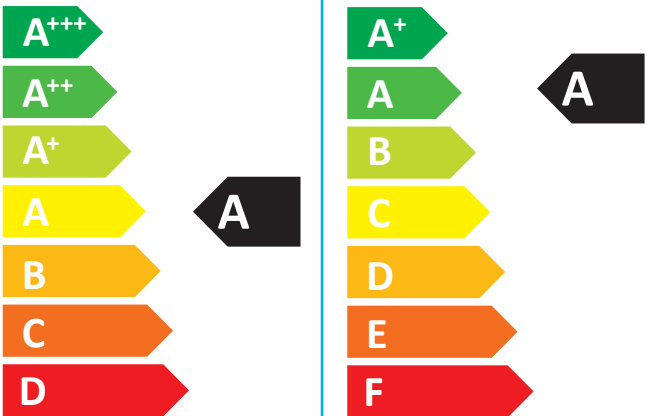

ENERGY

| Baxi || Assure 36 Combi