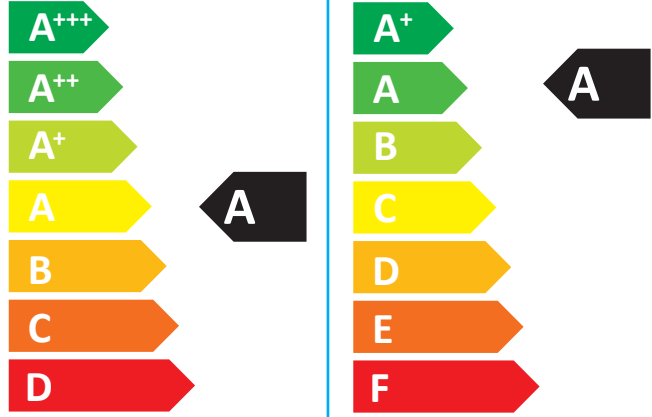

# ENERGY

| Baxi || Assure 25 Combi

2019

811/2013