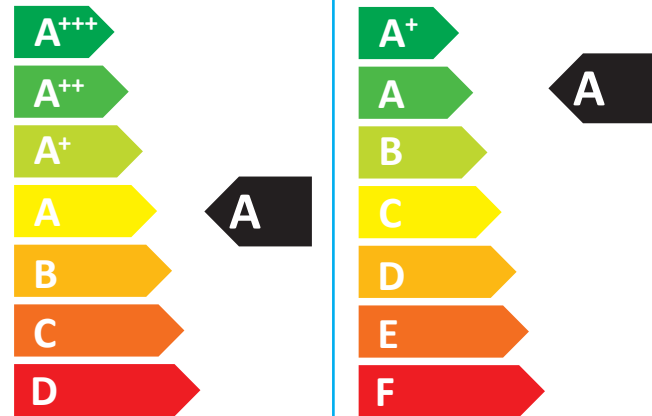

ENERGY

| Baxi || Assure 25 Combi LPG