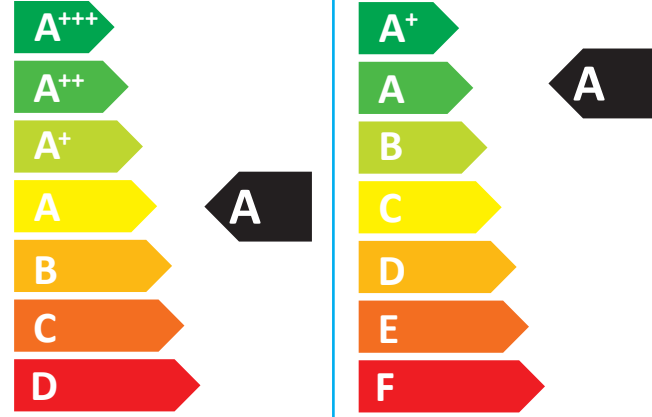

ENERGY

| Baxi || Assure 30 Combi