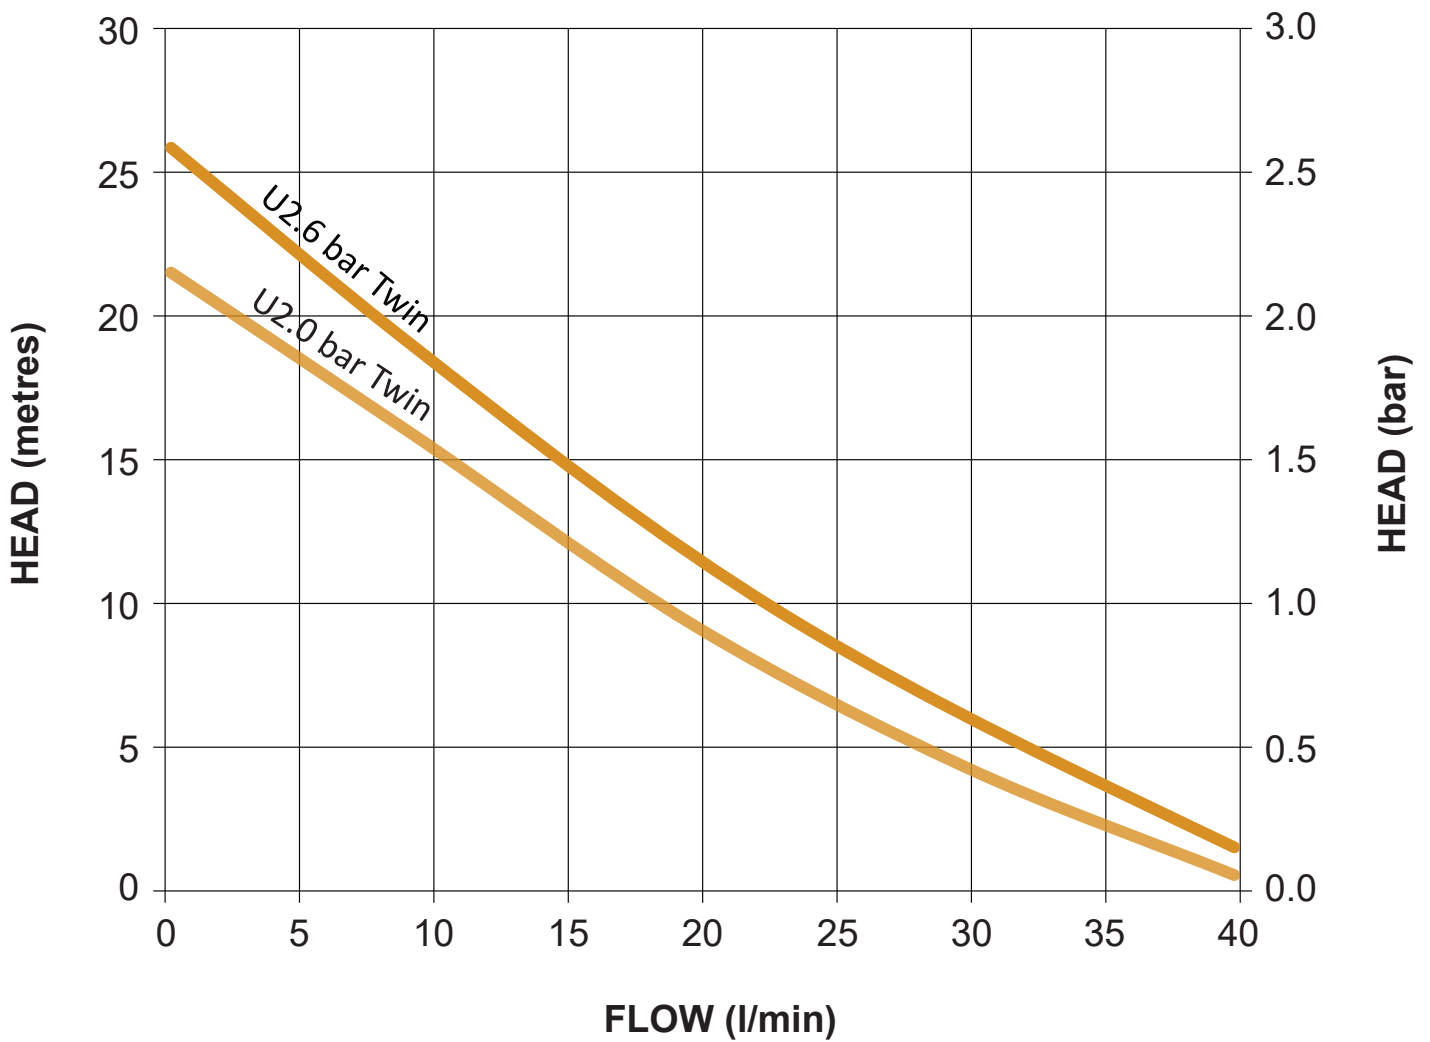

SHOWERMATE

Universal Twin Pumps

(230/1/50)

Stuart Turner Limited reserves the right to amend specifications without notice.

Stuart Turner Ltd, Henley-on-Thames, Oxfordshire RG9 2AD Tel: +44 (0) 1491 572655 Fax: +44 (0) 1491 573704